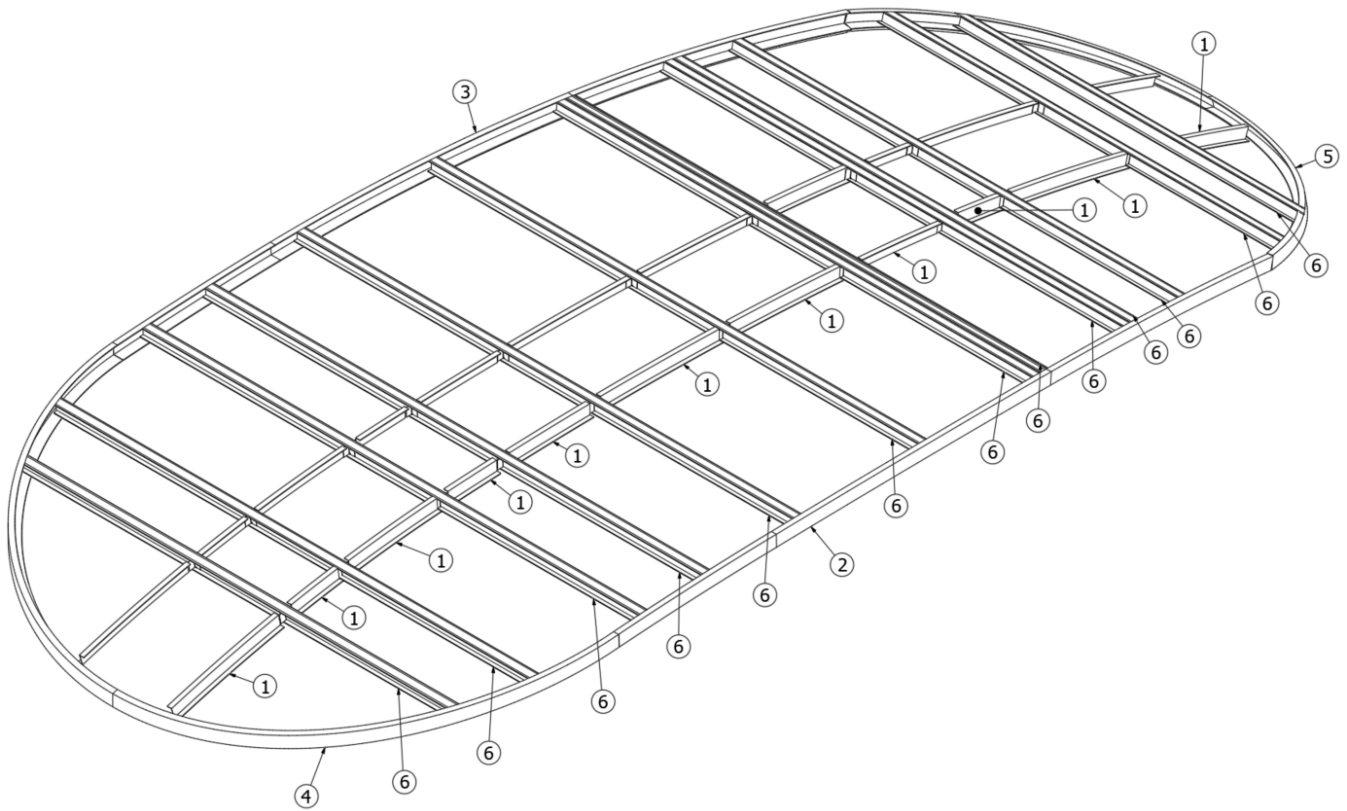

2022 BASECAMP

EXTERIOR SHELL

Roof, BC20

923502

Roof Assy BC 20

1. 104408
2. 923502-17
3. 923502-18
4. 923502-19
5. 115716
6. 104707-06
- 114414
- 114880-06

- Extr., Z Rib - Die No. 240572 (Sold in A 19.16 Ft. Piece)
- Halo-RS Roof-Stretch Bent BC20
- CS Roof "U" Halo Stretch Bent
- Front Roof U Halo Stretch Bent
- U Halo - Rear BC
- Extrusion "I" 258" 6063-T4 (Sold Ina 21.5 Ft Piece)
- Angle Formed 1 x 1 x 1.5
- Alum. Sheet .04 x 51 x 152.5" (Sold in A 54 Sf Sheet)