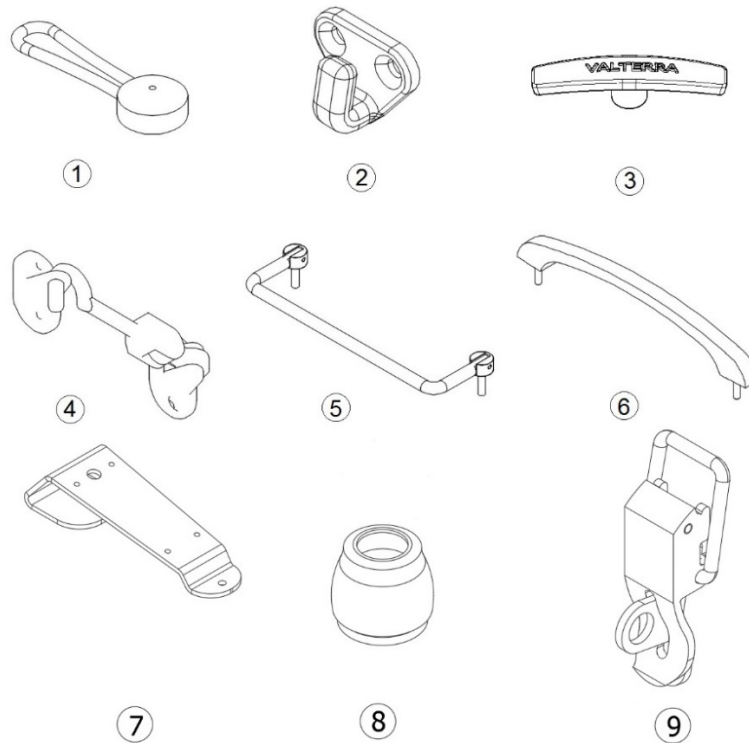

2022 BASECAMP

HARDWARE

Exterior Latches and Handles

1. 99900P-1001	Shock cord clip, Black
2. 99900P-1002	Shock cord hook, Black
3. 601607-17	Handle, Dump valve, Black
601607-18	Handle, Dump valve, Gray
4. 386314	Main door stay
5. 386318	Folding Handle
6. 101171-01	Grab handle, Main door, Black
7. 116003-01	Door Latch Bracket
8. 382624	Rubber Bumper
9. 340023-01	Catch and strike, Zinc
382689	Gasket - Door Stay

Interior Latches and Handles

381707	Strike w/pull, Glass door, Black
382311-01	Interior handle w/deadbolt, Black
382312-03	Non-locking L-handle
382415	Tapered Handle
381653	Latch, Single touch, Black
382388	Latch, Rear window
455175-01	Bracket, CS window latch
455175-02	Bracket, RS window latch