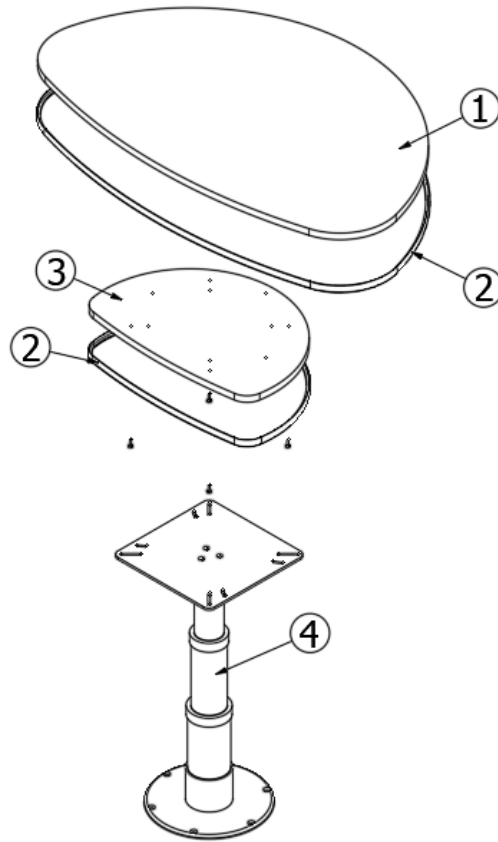

2022 BASECAMP

FURNITURE, LOUNGE

Front Dinette Table, BC20

969379

Assembly, Dinette Table, Front

1. 969379&000118JC
2. 203942-01
  203941-01
3. 969379&000518CC
4. 382073-01

Pre laminate, .75 x 44 x 26.18
Molding-T 13/16 Storm Gray (Steel Mesh)
Molding-7/8" Putty Gray (Crisp Linen)
Panel 75 x 22.00 x 15.13
Bracket-Pedestal Table