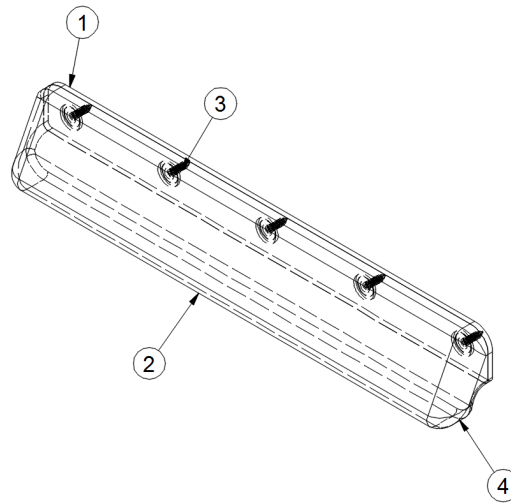

2022 BASECAMP

382055

Latch, Privacy door

381737-02

Handle, Assist, Molded, Black

2022 BASECAMP

HARDWARE

Head knocker