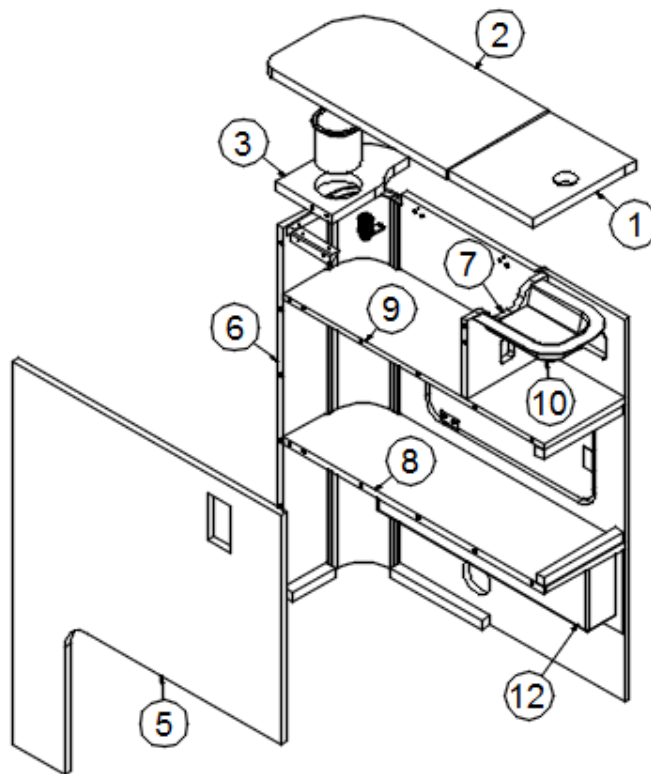

2022 BASECAMP

FURNITURE, GALLEY

End Cabinet, CS, BC16