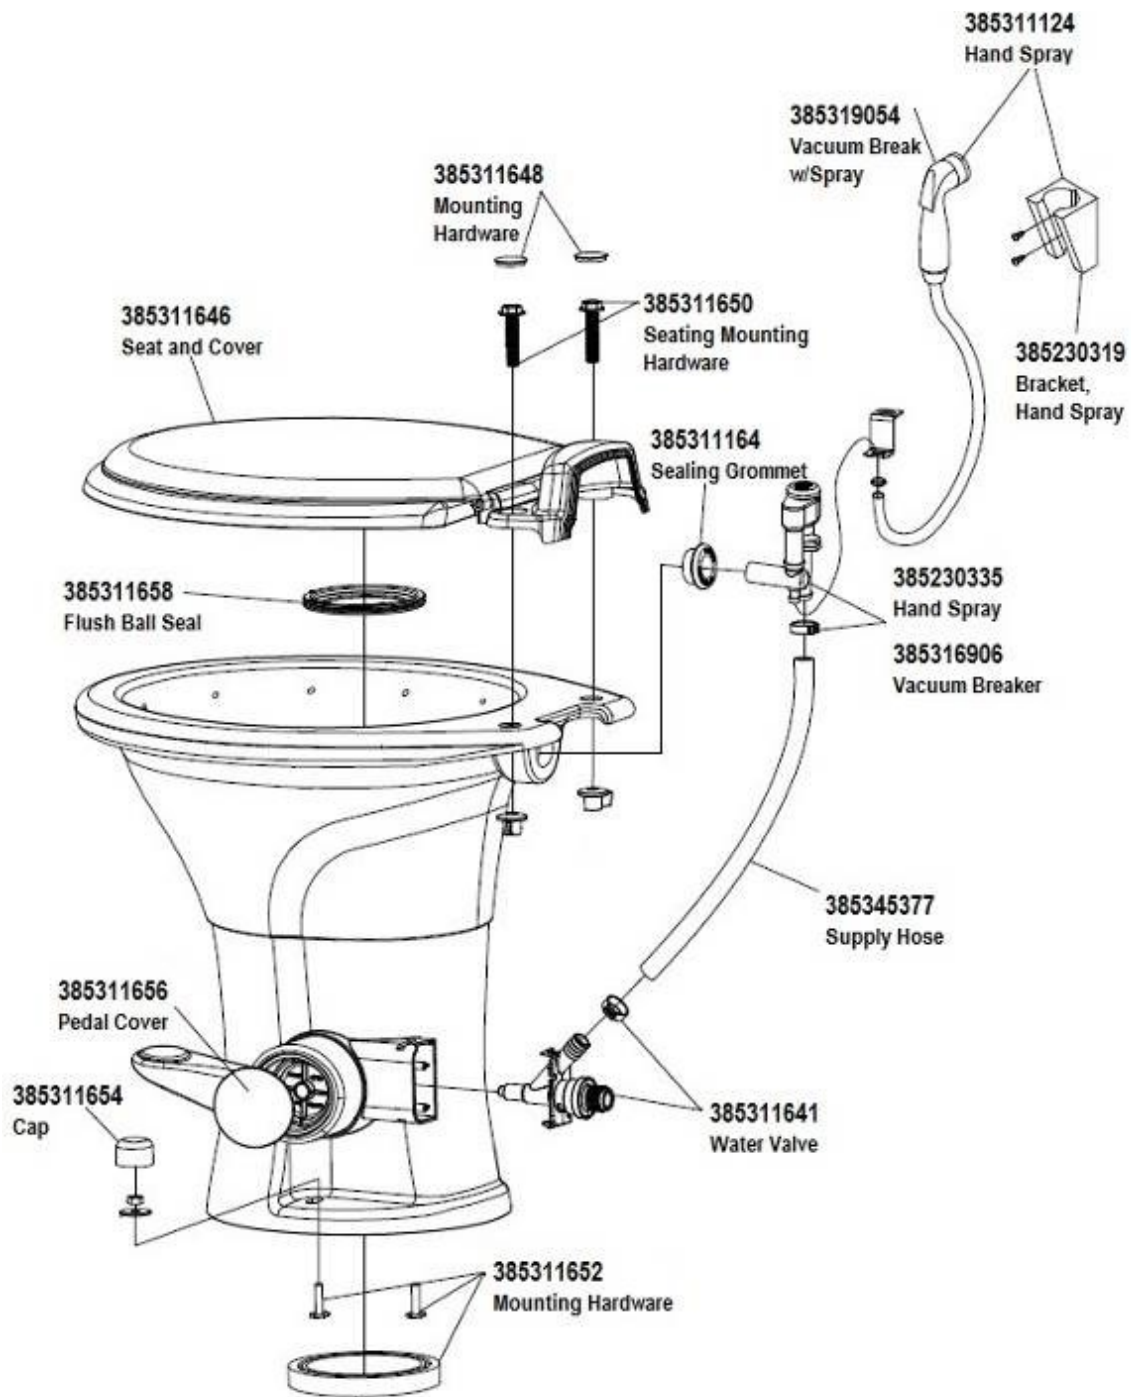

2022 BASECAMP PLUMBING, DRAIN SYSTEM

Toilet

Part numbers in drawing are Dometic

690621-BOX
601266

Toilet, China, Dometic
Toilet flange, Slip fit

2022 BASECAMP PLUMBING, DRAIN SYSTEM

Dump Valve Install, BC16