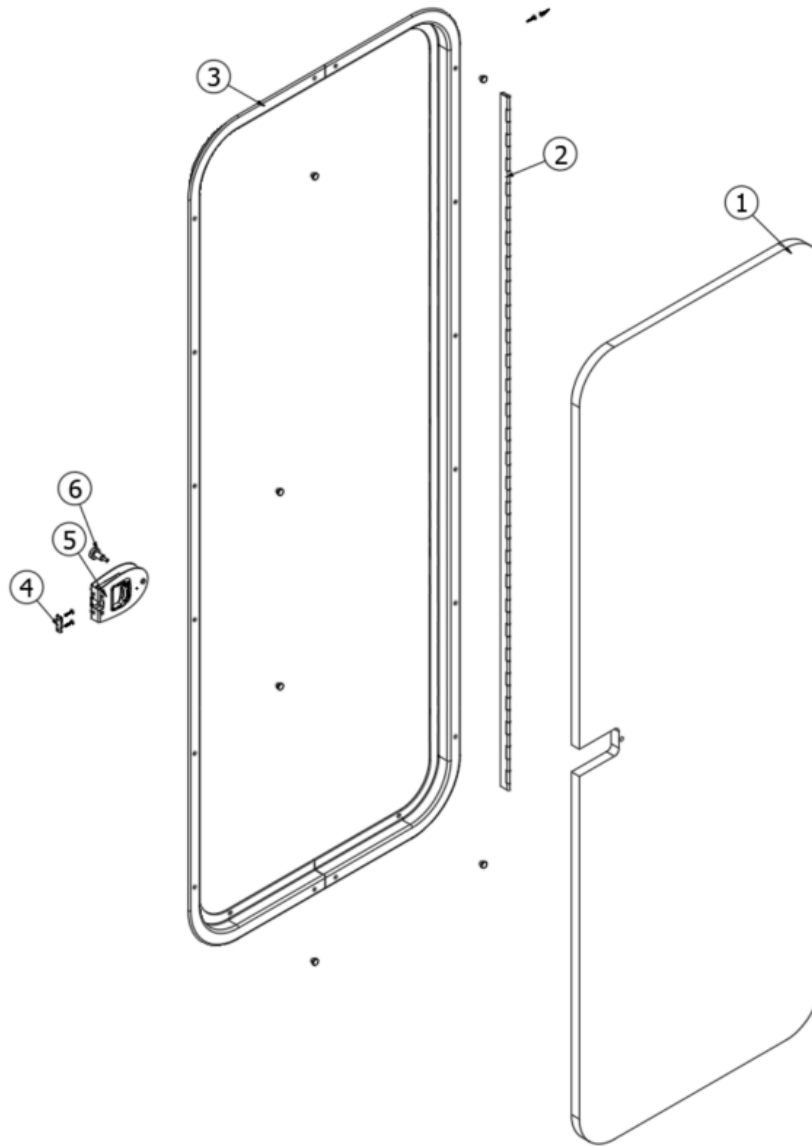

2022 BASECAMP FURNITURE, LAVATORY

Bath Door

969166

Assembly, Bath Door

1. 969166&000118BJ
2. 382731
3. 116121
4. 382061
5. 382055
6. 382744
7. 382711
- 365464-02
- 365465-02

Pre laminate, 75 x 22.92 x 65.17 EB9-C04
Hinge-Cont.-Clear Anodized 57"
Assy, Door Frame, Bath
Striker-Omni Flat Latch #MR901
Latch-Privacy Omni for .75 Door
Knob-3/4" Round SS
Bumper Rubber 7/16" Dia
Edgebanding 2MM-15/16" Crisp Linen
Edgebanding 2MM - 15/16" Steel Mesh