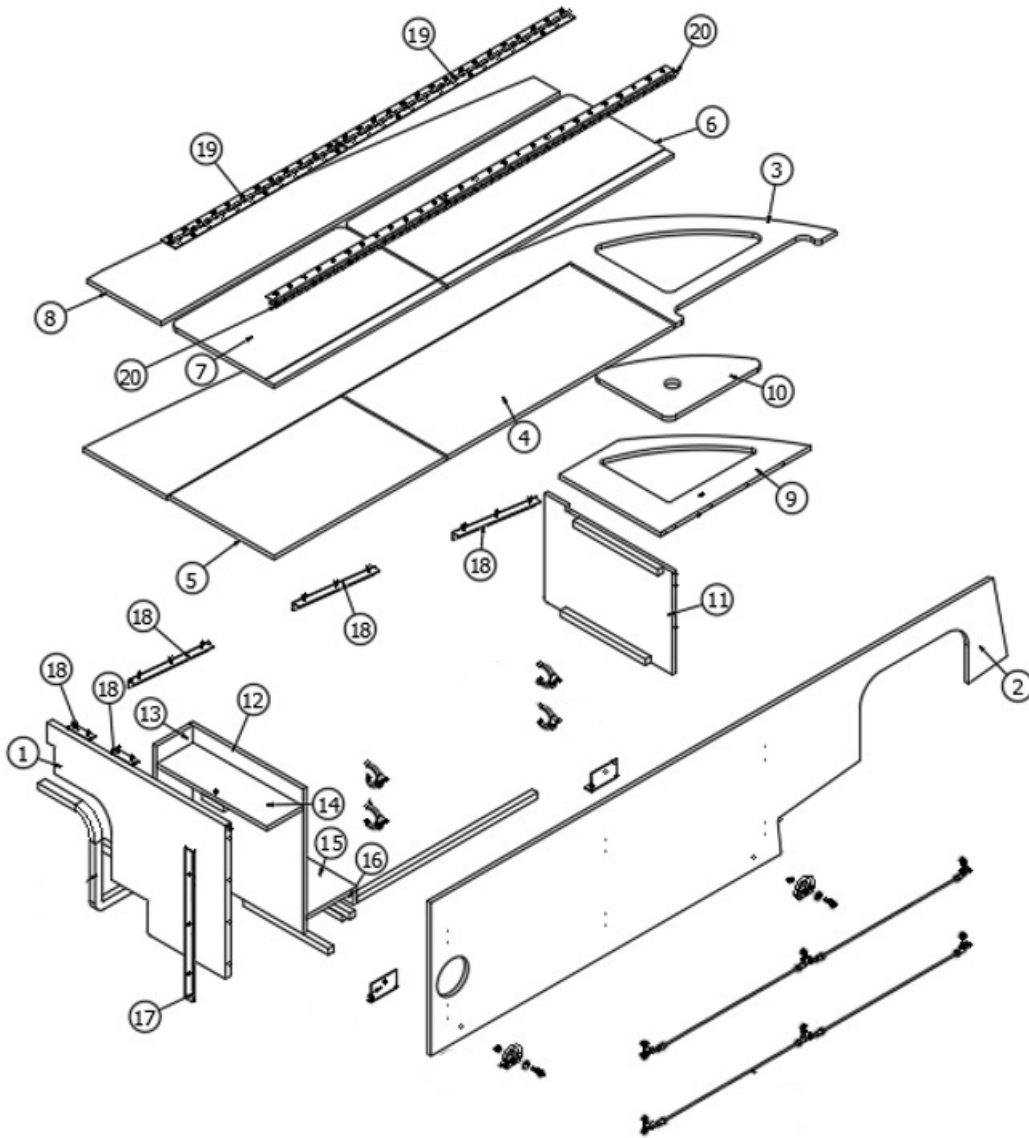

2022 BASECAMP

FURNITURE, LOUNGE

Rear Dinette Seat, CS, BC20

Parts Listed on Next Page