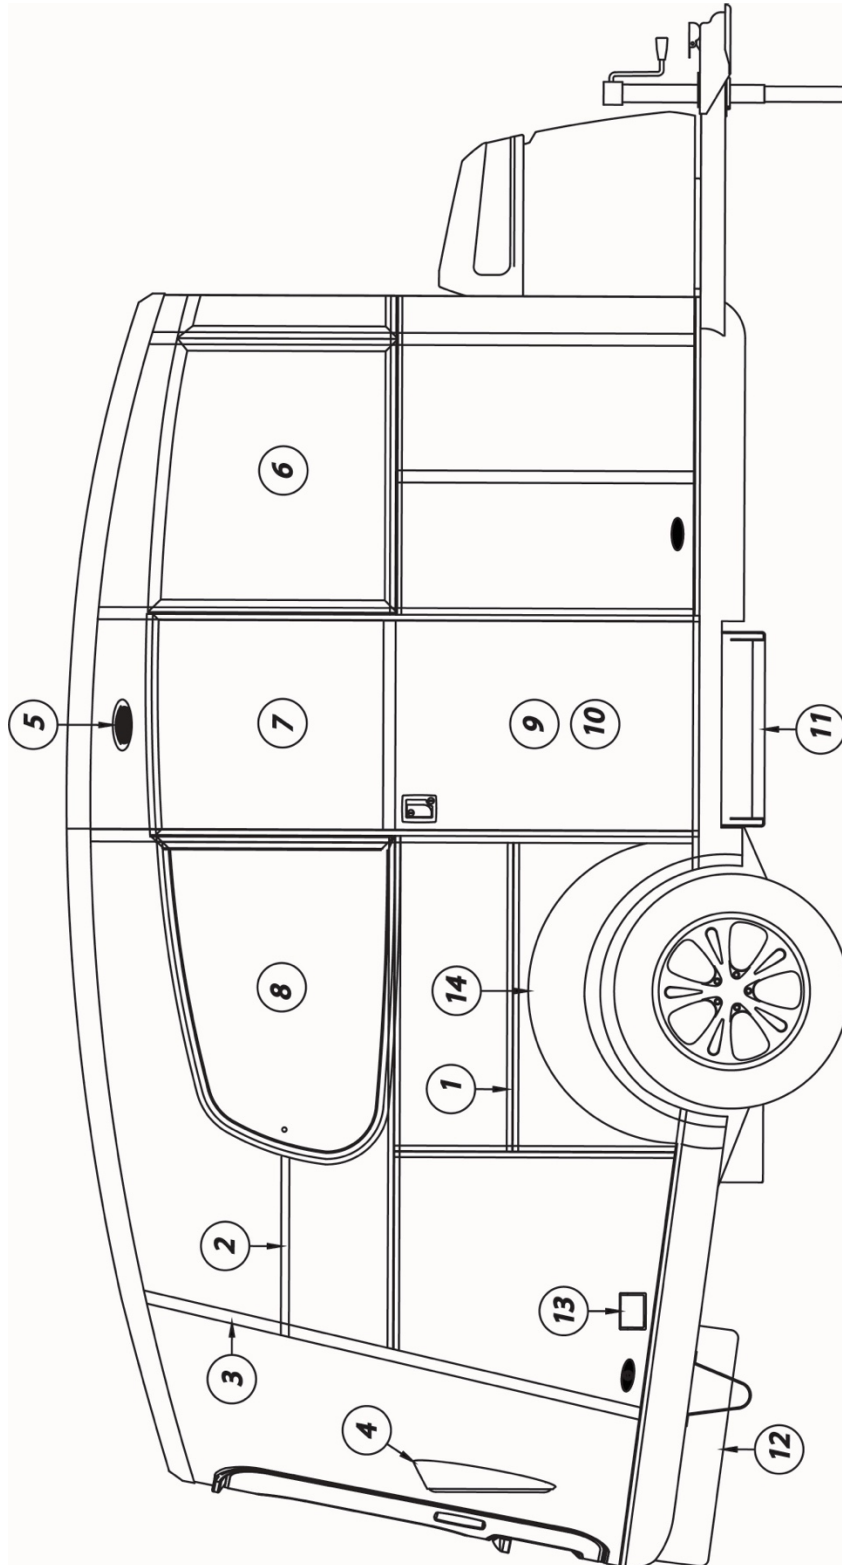

2022 BASECAMP

EXTERIOR SHELL

Wall, Curbside, BC16