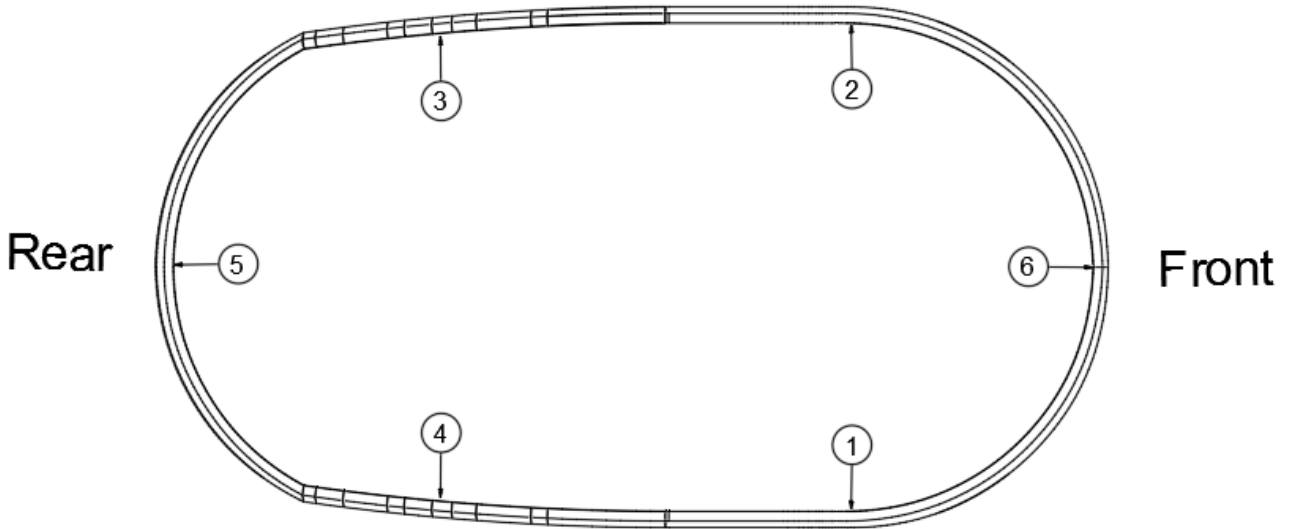

2022 BASECAMP

EXTERIOR SHELL

Roof Trim, BC16

1. 203867-01	Roof trim, CS
2. 203867-02	Roof trim, RS
3. 203867-03	Roof trim, RS rear
4. 203867-04	Roof trim, CS rear
5. 203867-06	Roof trim, Front center
6. 203867-05	Roof trim, Rear center
115717	Halo, Z front
115743	Halo, Rear roof
115744	Halo, CS roof
115745	Halo, RS roof