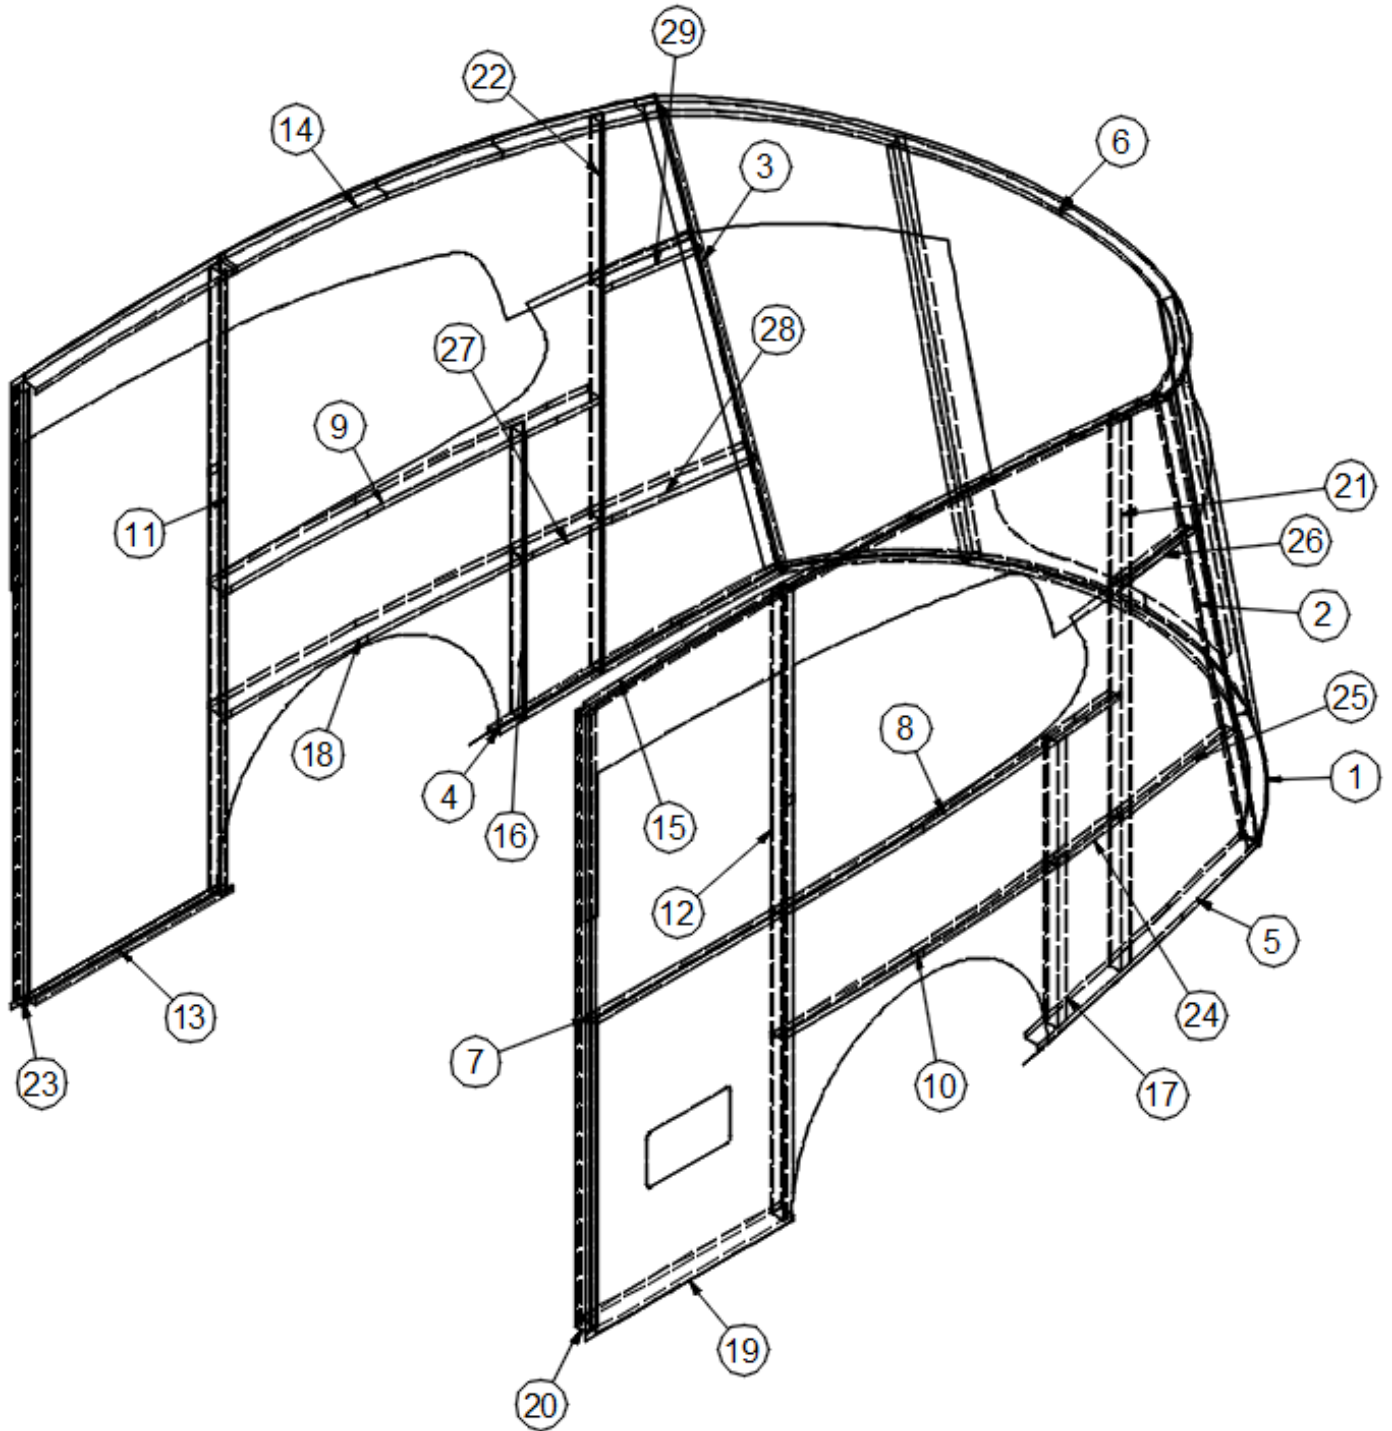

2022 BASECAMP

EXTERIOR SHELL

Aft End, BC16

Parts Listed on Next Page