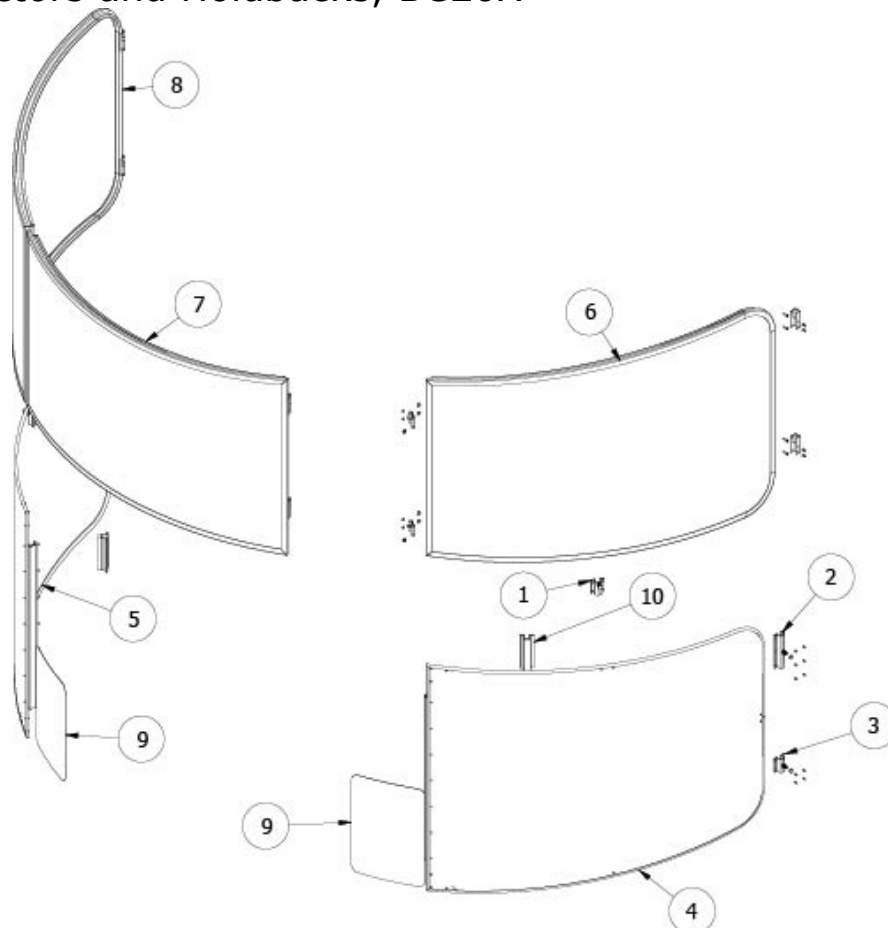

2022 BASECAMP

Wrap Protectors and Holdbacks, BC20X

1. 114819-02	Assembly Wrap Protector Hold Back
2. 114819-03	Assembly Wrap Protector Hold Back
3. 114819-04	Assembly Wrap Protector Hold Back
4. 923524	Assembly Stone Guard RS
5. 923525	Assembly Stone Guard CS
6. 923526	Assembly Solar Guard RS
7. 923527	Assembly Solar Guard Center
8. 923528	Assembly Solar Guard CS
9. 203881-01	Body Film Protector 10" x 15.0
10. 101401	Extrusion, Door latch housing/stone guard
345417	Nut Acorn – Hex Locking SS
685358-01	Quarter turn fastener, Stone guards
685359	Rubber Receptacle
685362	Retainer, Split Ring, Stone Guard
204205	Plexiglass RS/CS, Solar guard
204206	Plexiglass Center, Solar guard
365334	Tape-Sealfoam 7#W/Psa One Side (Sold in A 100 Ft Roll)
360417	Seal, Closed cell w/adhesive back