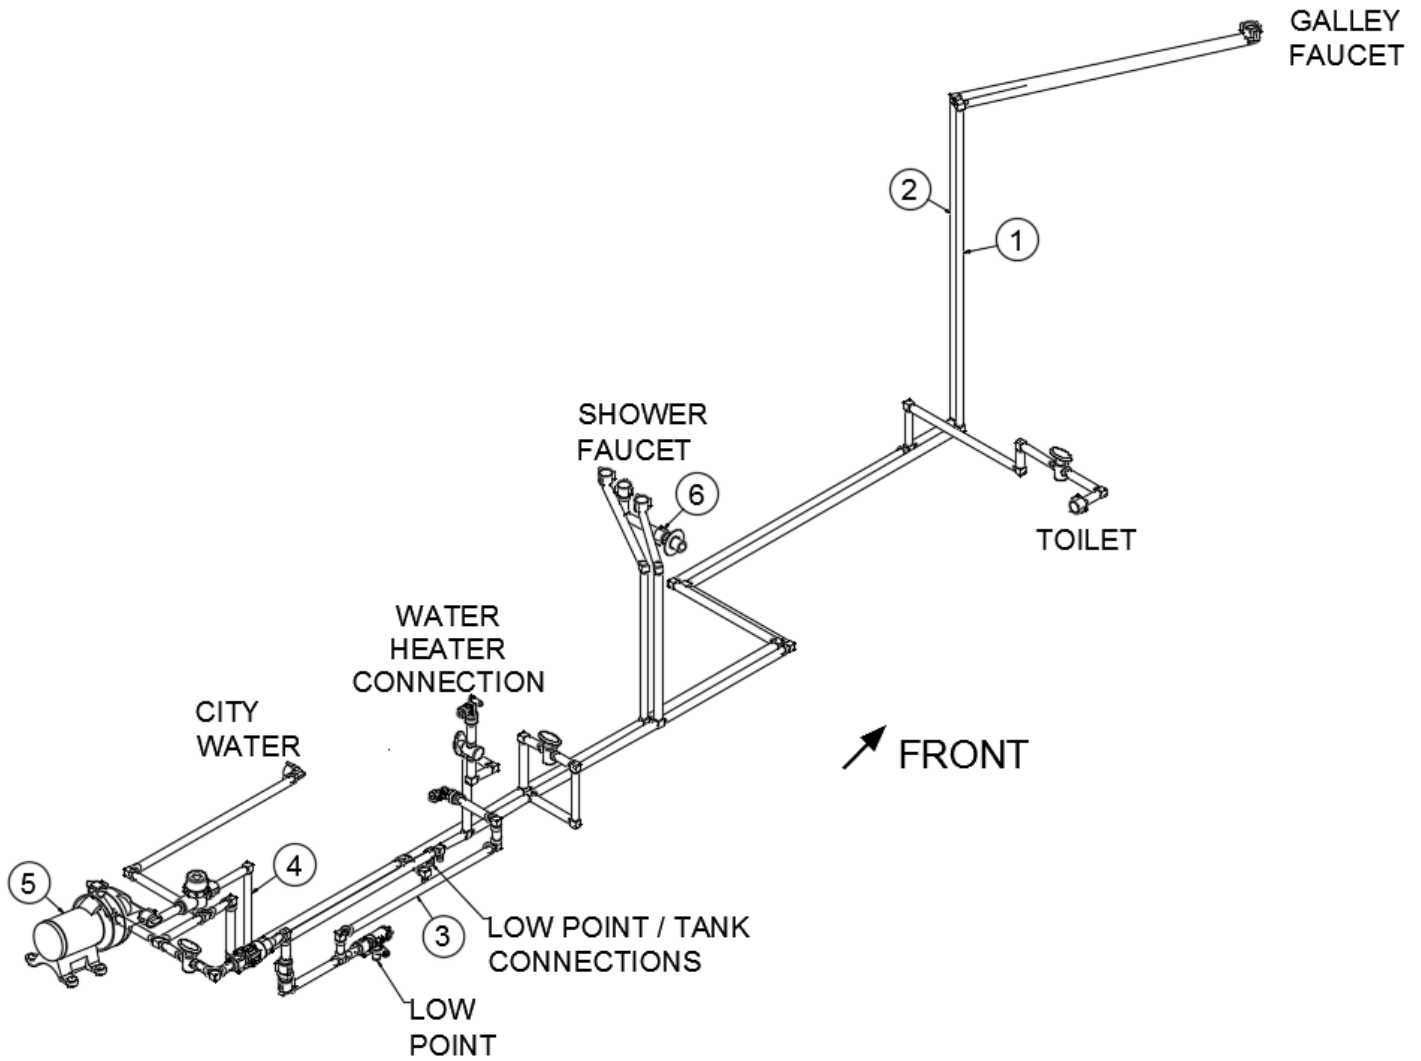

2022 BASECAMP PLUMBING, FRESH WATER SYSTEM

Fresh Water Lines, BC16

943812

Fresh Water Layout

1. 943812-1	RS hot
2. 943812-2	RS forward cold
3. 943812-7	RS aft cold
4. 943812-4	Pump feed
5. 943812-5	Shower valve
6. 943812-6	Truma Bypass