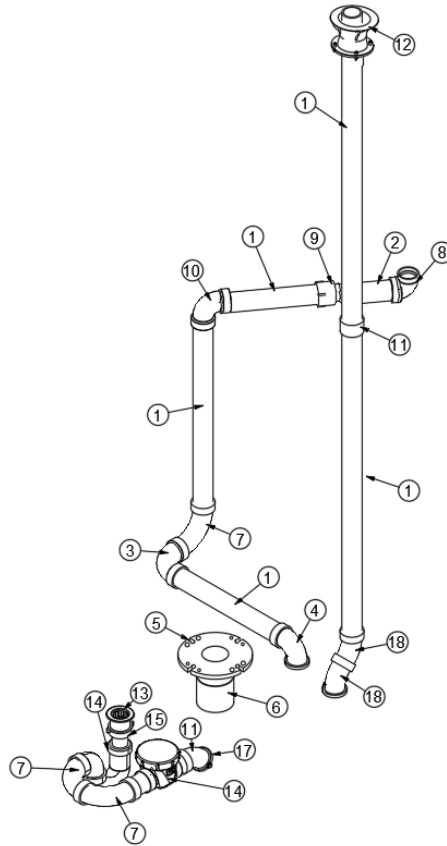

2022 BASECAMP PLUMBING, DRAIN SYSTEM

Drain System, BC16

943933

Layout, Drainage System

1. 601160-02	ABS Pipe, 1.5IN.
2. 690603-01	Valve-Waste #92010
3. 600035	Elbow, 1.5 IN. XLT 90 Degree
4. 600662	1 1/2" Elbow, Short Radius
5. 601266	Flange, Closet, 3IN HUB X 4IN HORN HUB, Slip Fitting
6. 601267-04	Nipple 3" DIA. THD ONE 10" LG
7. 600431	ST. Elbow, 1.5IN. XLT 90 Degree
8. 690603-02	Adapter-Angle #92000
9. 600308	Adapter ABS Female Sloan #2891
10. 601636	Elbow 1-1/2" 90DEG
11. 600227	Coupling, 1.5 IN. Plastic
12. 690700-01	Cap-Tank Vent White #54062
13. 600594-02	Drain, Shower with strainer
14. 602720	Valve-Sanitary Check 1.5" ABS
15. 602164-01	P Trap W/Compression Nut 1.5"
16. 602164-02	Tailpiece W/Nuts & Washers 1.5
17. 340084-28	Clamp, Hose - Size 2-1/4IN
18. 600027	Elbow ABS Long ST 45 Degrees