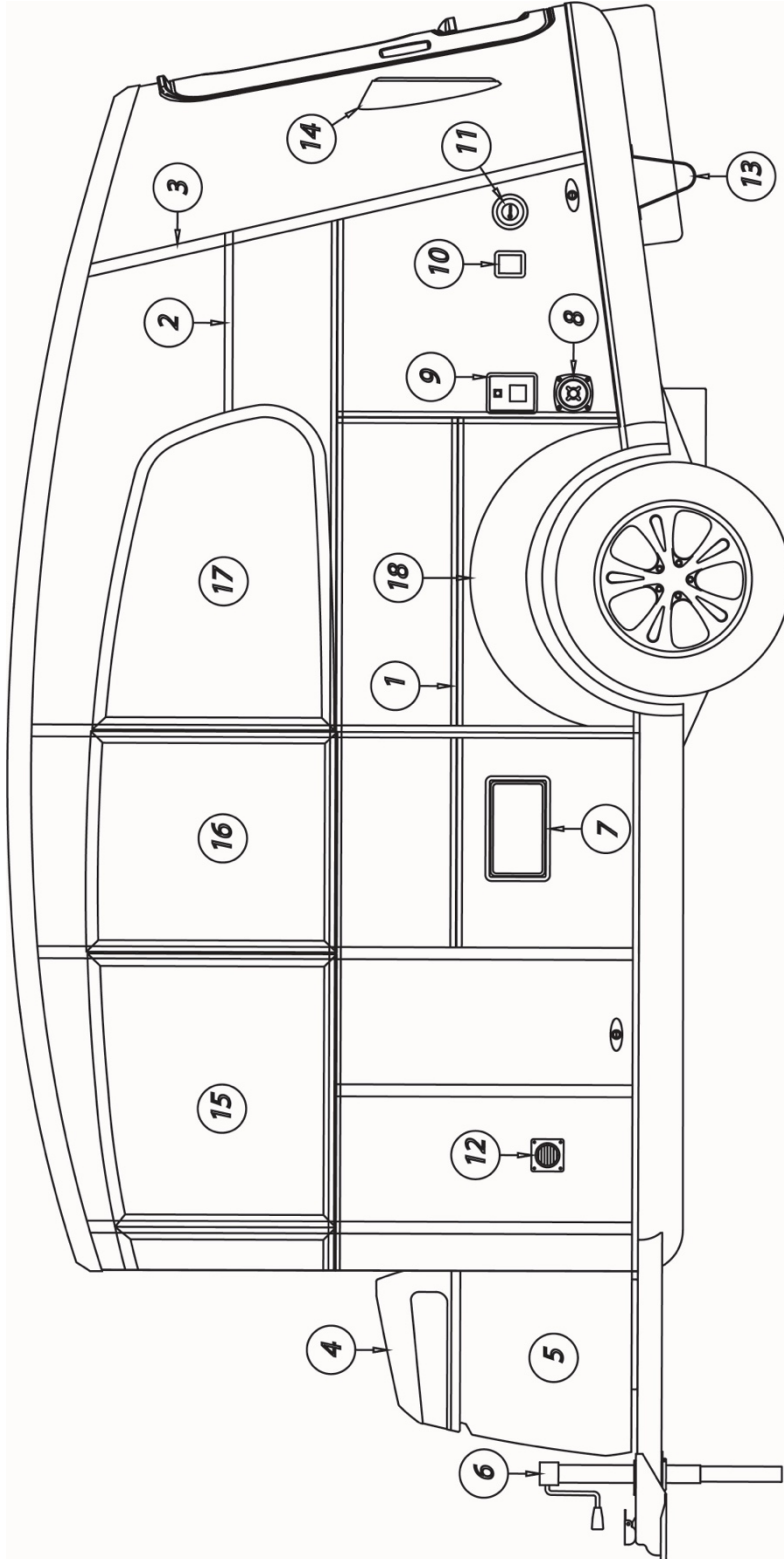

2022 BASECAMP

EXTERIOR SHELL

Wall, Roadside, BC16