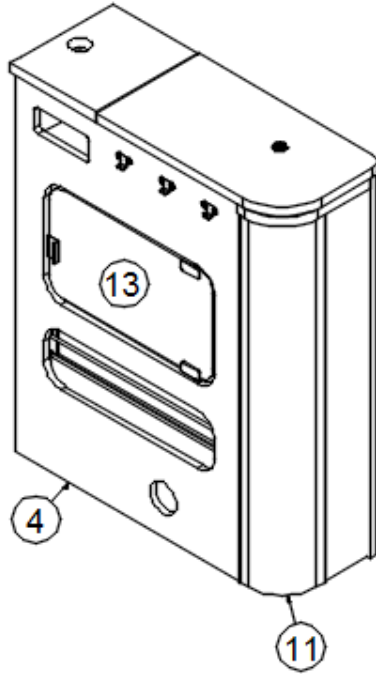

2022 BASECAMP

FURNITURE, GALLEY

End Cabinet, CS, BC16