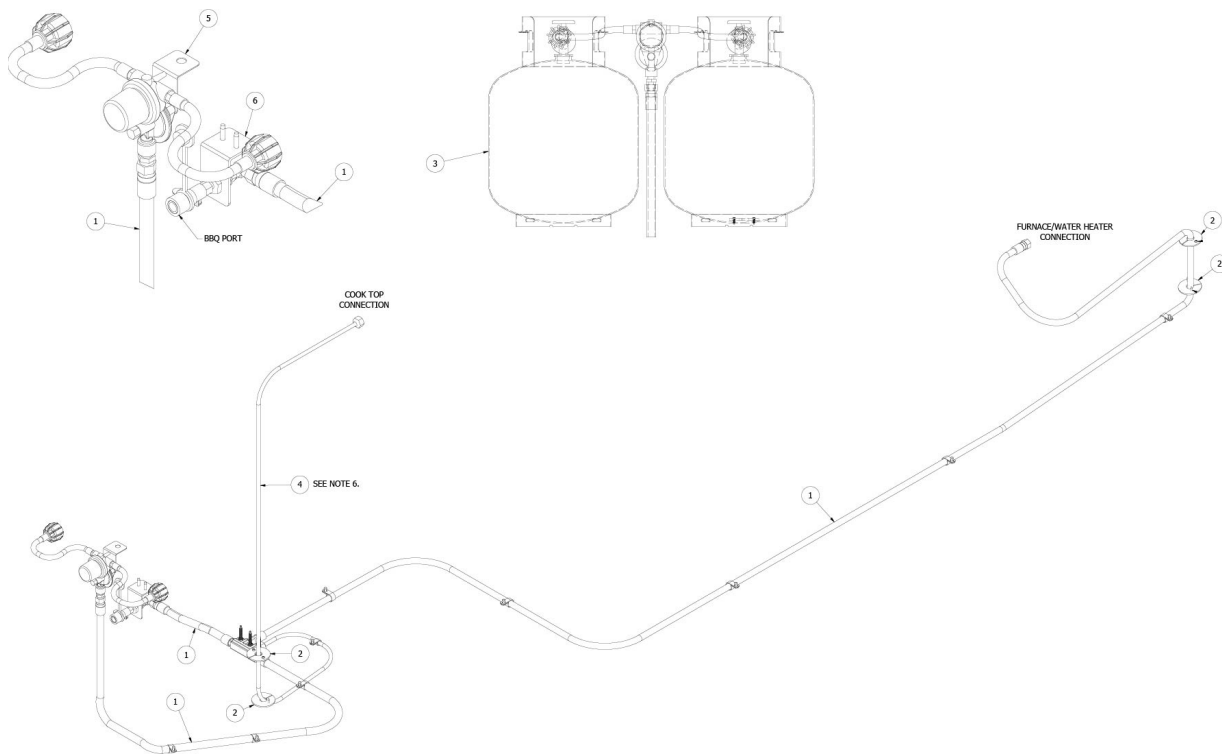

2022 BASECAMP PLUMBING, LPG SYSTEM

LPG System, BC16

943892-01

LPG System Layout

1. 944015	LP flex line assembly
2. 382556	LP closeout
3. 601781	LP tank, 20#, Steel
4. 944017	LP copper line assembly
5. 602870	LP Regulator
6. 602465	Exterior propane port assembly
345181	Screw, 1/4-14 x 2", Self-tapping
381332-16	Star washer