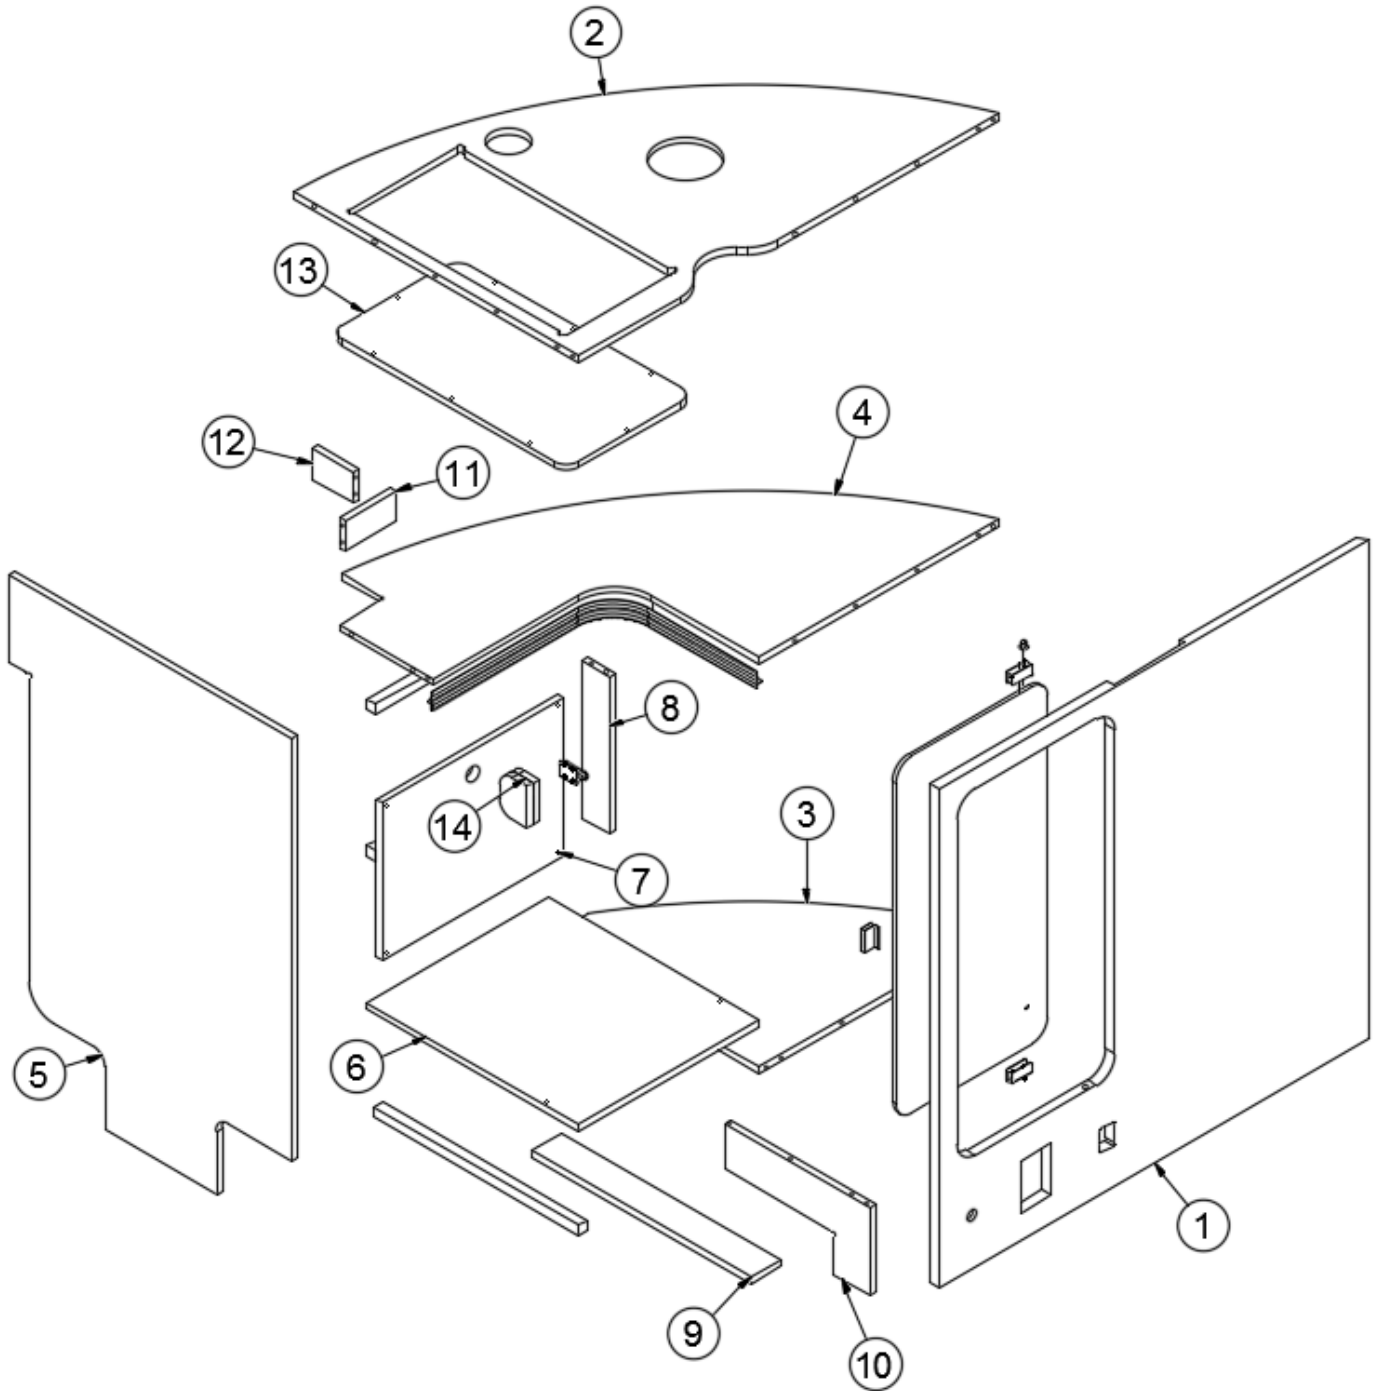

2022 BASECAMP

FURNITURE, GALLEY

Galley Cabinet, RS, BC16

Parts Listed on Next Page