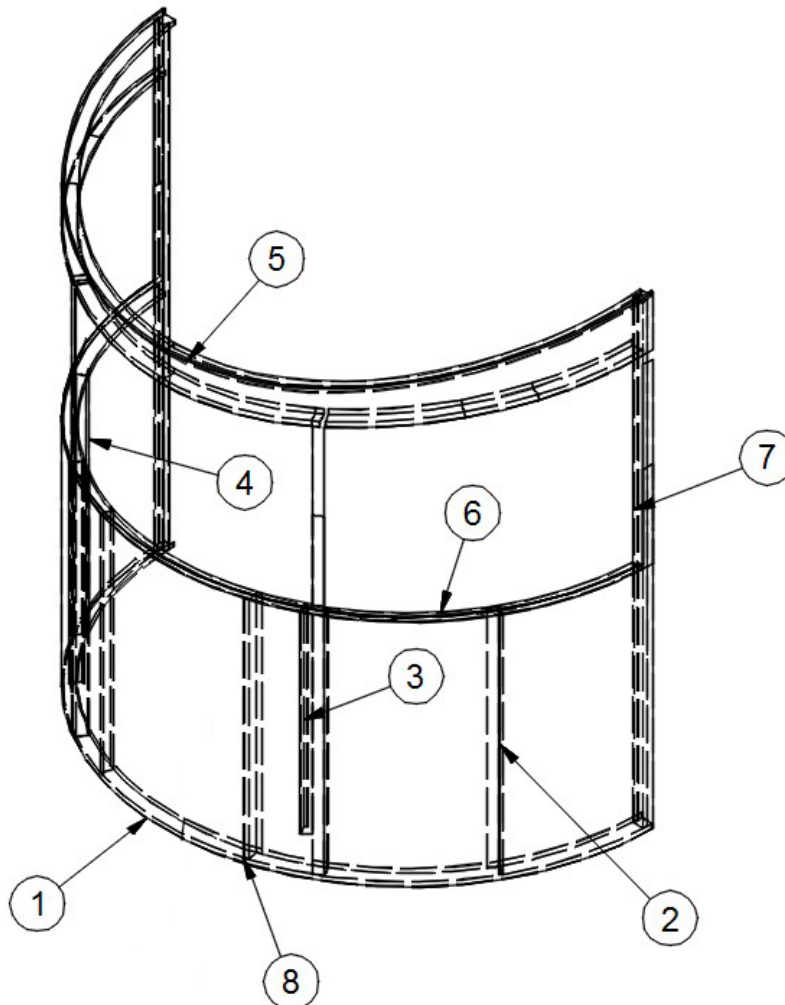

2022 BASECAMP

EXTERIOR SHELL

Front End, BC16

923286

End Shell, Front

- | | |
|--------------|----------------------------------|
| 1. 115725 | Z extrusion, Front floor |
| 2. 115661-02 | Lower vertical supports |
| 3. 115661-03 | Window Vertical supports, RS |
| 4. 115661-04 | Window, Vertical supports, CS |
| 5. 115717 | Roof halo, Z front |
| 6. 115726 | Window bow, Lower |
| 7. 115730-01 | C-extrusion, Interlocking |
| 8. 104408 | Z extrusion |
| 116283-02 | Exterior skin, Front lower |
| 116283-01 | Exterior skin, Front upper |
| 371453 | Window assembly, Front center |
| 372275 | Window, Front center, Glass only |
| 365001 | Seam tape |
| 365222-01 | Tape, Double coated |