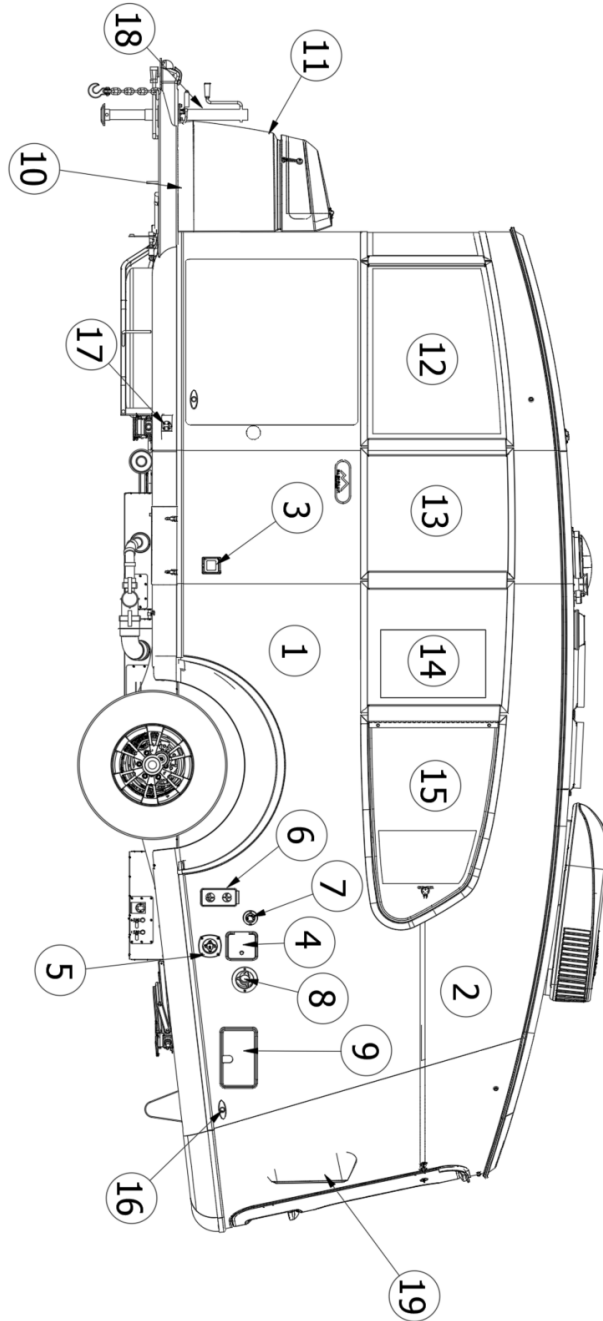

2022 BASECAMP

EXTERIOR SHELL

Wall, Roadside, BC20

Parts Listed on Next Page