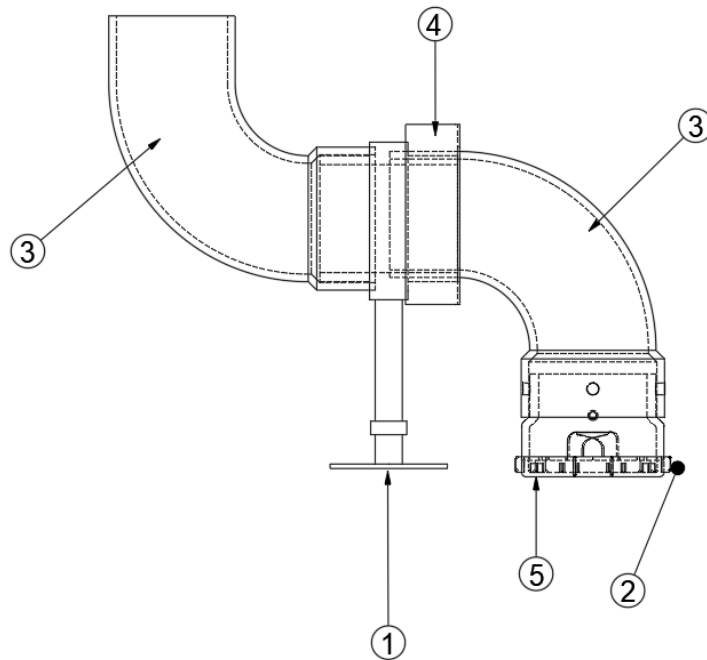

2022 BASECAMP PLUMBING, DRAIN SYSTEM

Toilet

Part numbers in drawing are Dometic

690621-BOX
601266

Toilet, China, Dometic
Toilet flange, Slip fit

2022 BASECAMP PLUMBING, DRAIN SYSTEM

Dump Valve Install, BC16