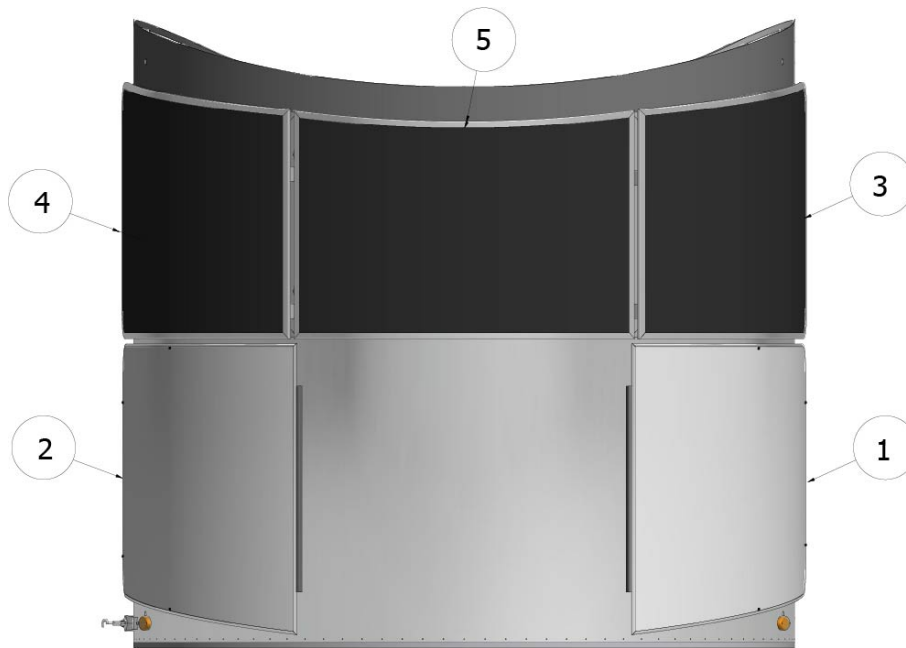

2022 BASECAMP

Wrap Protectors and Holdbacks, BC16X

1. 968857	Stone guard assembly, RS
2. 968858	Stone guard assembly, CS
3. 923379	Solar guard assembly, RS
4. 923378	Solar guard assembly, CS
5. 923380	Solar guard assembly, Center
381605-03	Piano Hinge
114819-03	Wrap protector holdback assembly, Large
114819-02	Wrap protector holdback assembly, Small