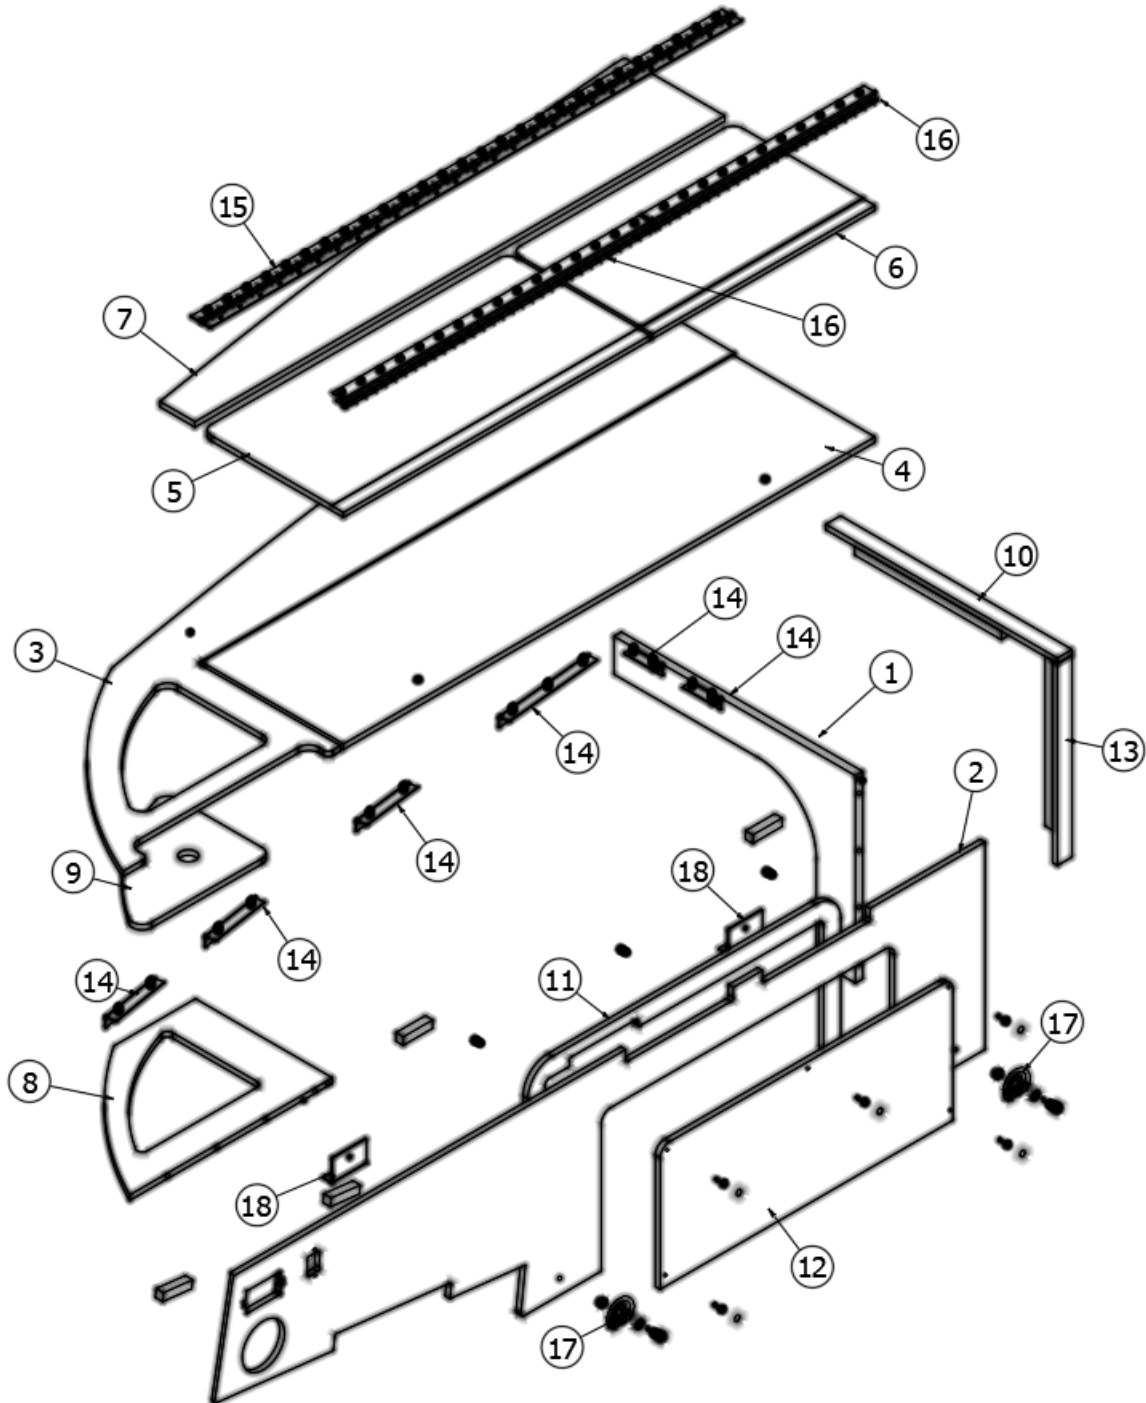

2022 BASECAMP

FURNITURE, LOUNGE

Rear Dinette Seat, RS, BC20

Parts Listed on Next Page