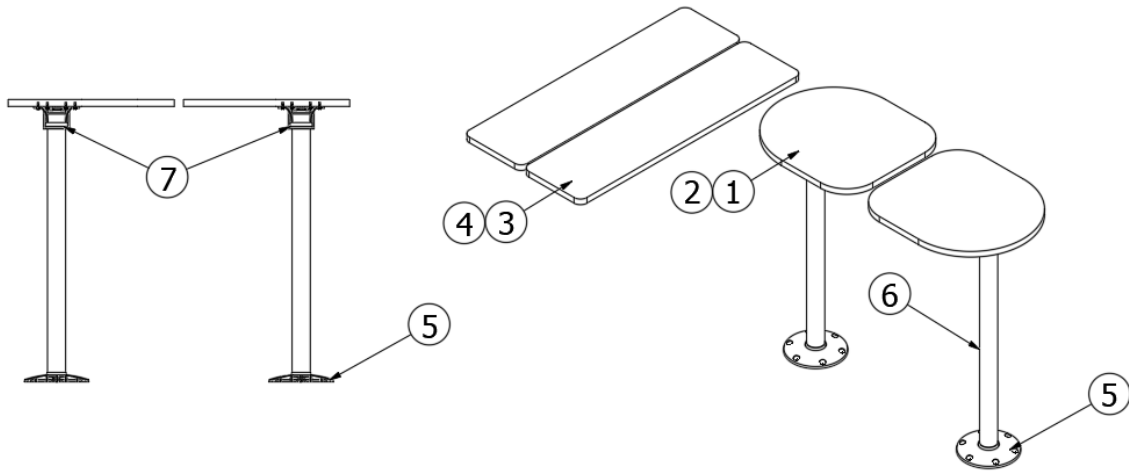

2022 BASECAMP

FURNITURE, LOUNGE

Rear Dinette Tables, BC20

969380

Assembly, Dinette Table / U-Panels, Rear

1. 969380&000118JC
2. 365395-02
  365411-02
3. 969380&000218JC
4. 203941-01
  203942-01
5. 382723
6. 382722-02
7. 382724
  382722-01

1. Pre laminate, .75 x 16 x 18
   Edgebanding-.94" Crisp Linen
   Edgebanding-15/16" 1MM Steel Mesh
   Pre laminate, .75 x 8.88 x 34
   Molding-7/8" Putty Gray (Crisp Linen)
   Molding-T 13/16 Storm Gray (Steel Mesh)
   Floor Base-Pedestal Leg
   Table Leg 29.88"
   Table Base - Pedestal Leg
   Table Leg 17.38"