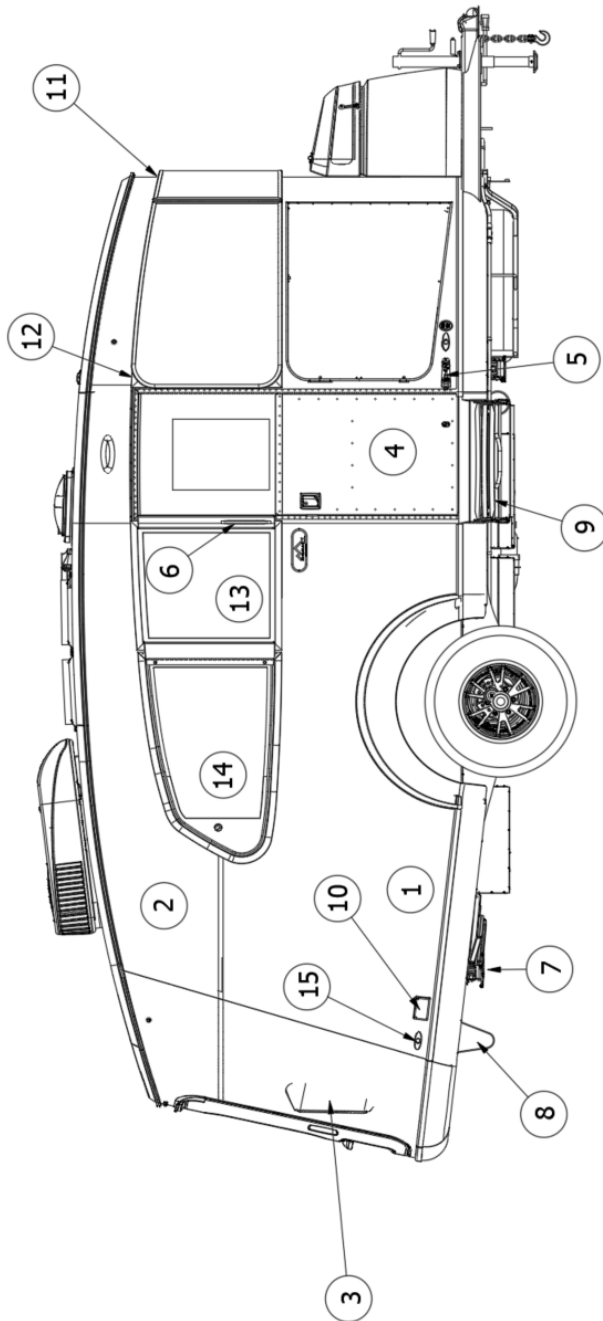

2022 BASECAMP

EXTERIOR SHELL

Wall, Curbside, BC20

Parts Listed on Next Page