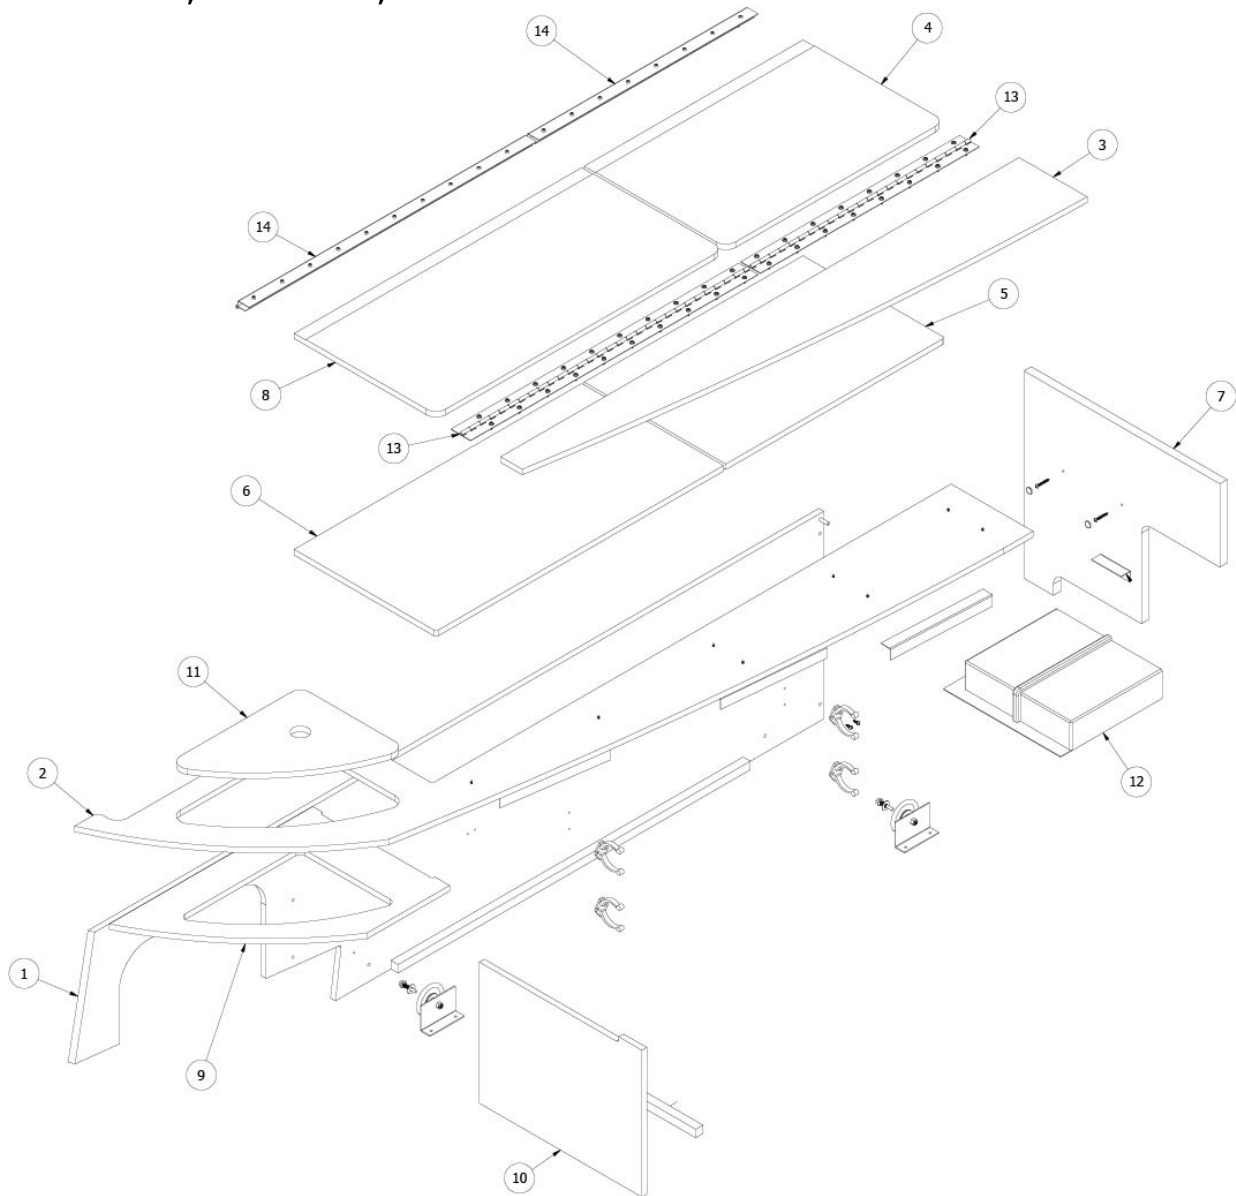

2022 BASECAMP FURNITURE, LOUNGE

Dinette Seat, Curbside, BC16

Parts Listed on Next Page