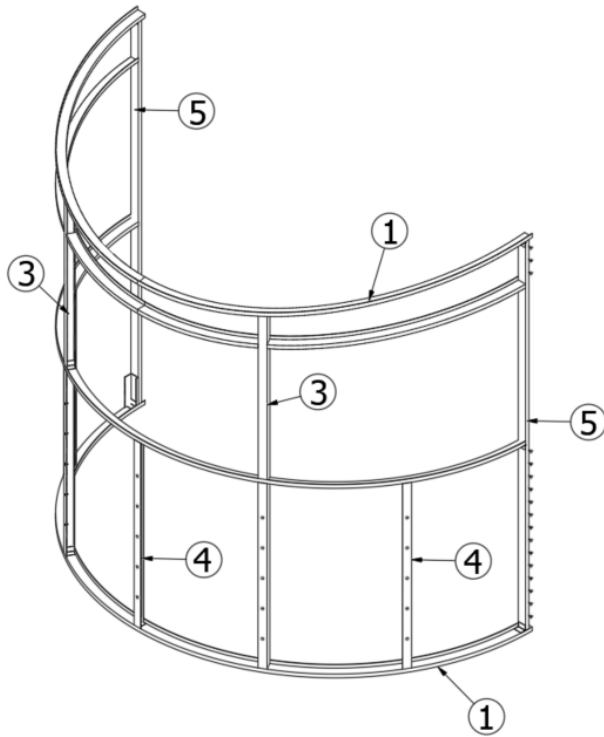

2022 BASECAMP

EXTERIOR SHELL

Front End, BC20

923494

End Shell Assy - Front BC 20

1. 104408
2. 114879-06
3. 115661
4. 115661-02
5. 115730
6. 513025
7. 512967
8. 512964
- 114414

- Extr., Z Rib - Die No. 240572 (Sold in A 19.16 Ft. Piece)
- Alum. Sheet .40x 33 x 152.5" (Sold in A 35 Sf Sheet)
- Extrusion-Vertical Supports BC
- Support-Lower Vertical BC
- C Extrusion-Interlocking Shell
- Marker/Clearance Lt Yellow
- Reflector-Yellow Oval #A11AXB
- Light-Yellow Marker/Clearance
- Angle, Formed, 1 x 1 x 1.5