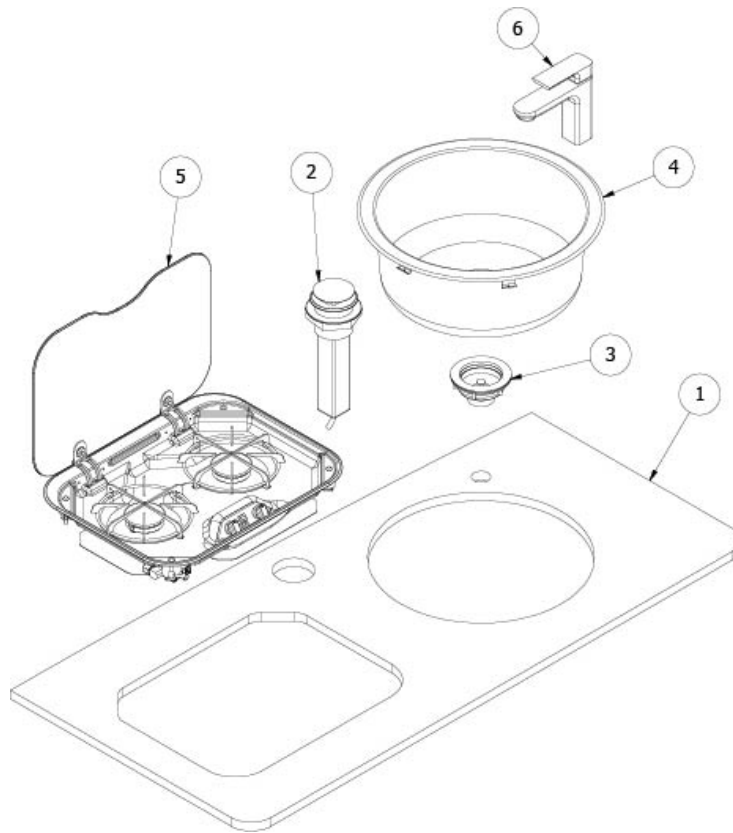

2022 BASECAMP

FURNITURE, GALLEY

Galley Top, BC20

113261

Galley Top Install

1. 969358	Top Assy - Galley BC20
2. 512986	Outlet - Pop Up BC
3. 600968	Basket strainer
4. 602877	Sink 7" Hamat Hot-18rt SS 18GA
5. 690784	Cooktop, Two burner, Suburban
6. 602878	Faucet-Vigo VG01043MB
204275	Cover-Sink- 16 & 20 Basecamp (Black)
601813	Tail Piece-Lift/Turn Drain