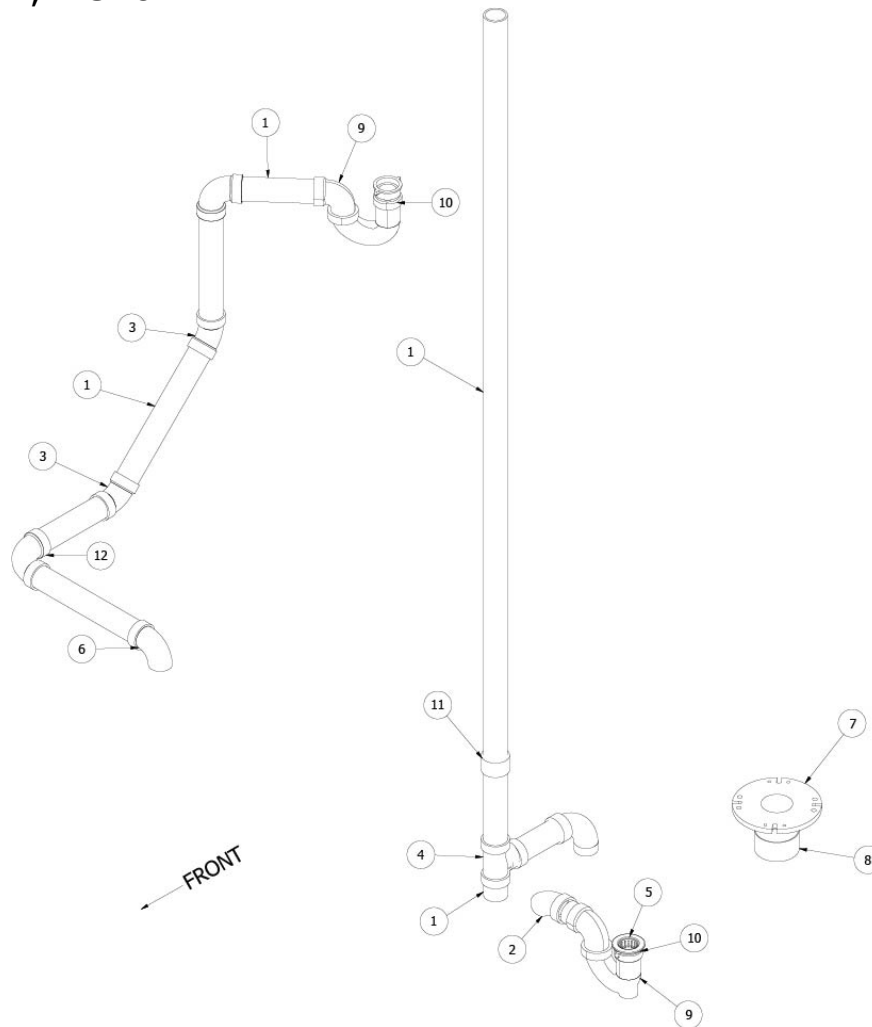

2022 BASECAMP PLUMBING, DRAIN SYSTEM

Drain System, BC20

943934

Drainage System Layout

1. 601160-02 2. 600027 3. 600030 4. 600156 5. 600594-02 6. 600662 7. 601266 8. 601267-04 9. 602164-01 10. 602164-02 11. 600227 12. 600035	- ABS Pipe, 1.5IN. - Elbow ABS Long St 45 Degrees - ELL- ABS 45 Degrees LG Turn - Tee, Sanitary 1.5IN x 1.5IN. x 1.5IN - Drain, Shower with strainer 1 1/2" Elbow, Short Radius - Flange, Closet, 3in Hub x 4in Horn Hub, Slip Fitting - Nipple 3" Dia. Thd One 10" LG - P Trap W/Compression Nut 1.5" - Tailpiece W/Nuts & Washers 1.5" - Coupling, 1.5" - Elbow, 90-degree, long sweep - Elbow, 90-degree, short sweep - Elbow, 90-degree, Street