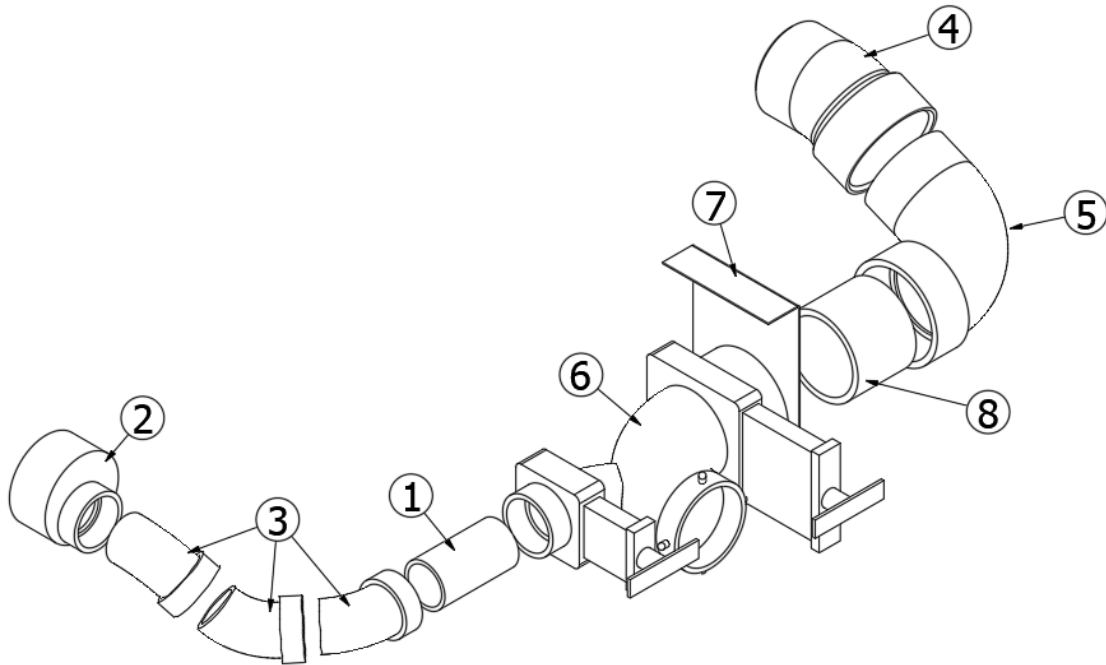

2022 BASECAMP

PLUMBING, DRAIN SYSTEM

Dump Valve Install, BC20

1. 601160-02	ABS Pipe, 1.5IN.
2. 195329-229	Reducer Adaptor 3" TO 1.5" 40740
3. 600027	Elbow ABS Long ST 45 Degrees
4. 601403	Elbow, ST. 22.5 Degrees 3IN ABS
5. 601531	Fitting-90 Degree 3" H X ST
6. 601482	Dump Valve Rotating Assy.
7. 114916	Bracket Dump Valve
8. 601160-04	ABS Pipe, 3IN.