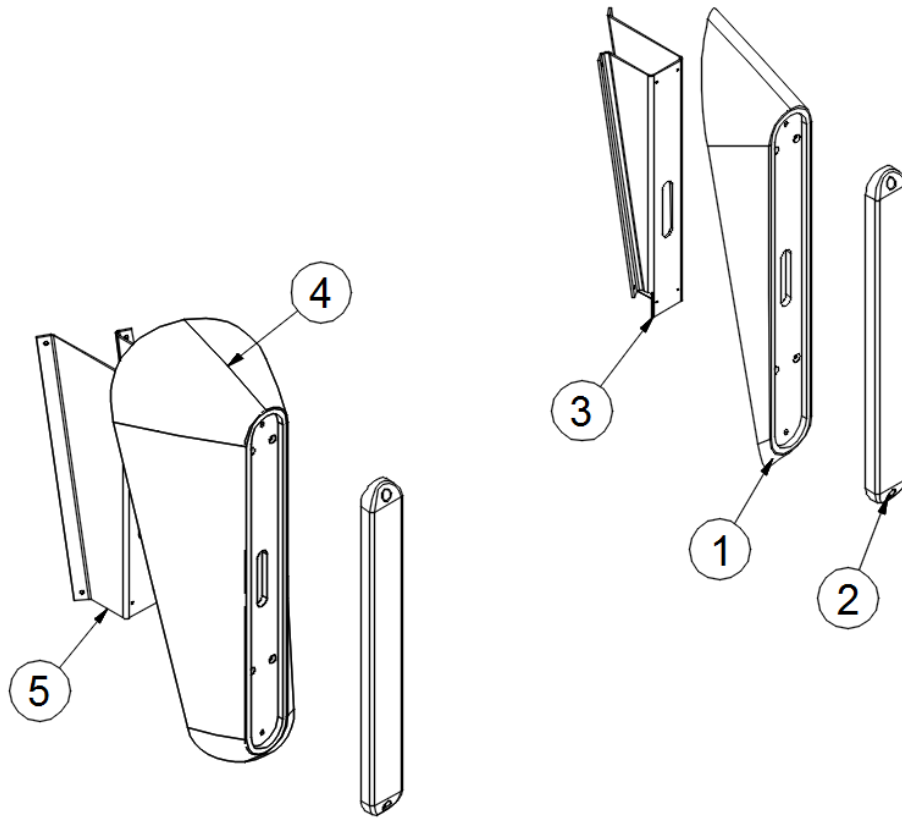

2022 BASECAMP ELECTRICAL, 12 VOLT

Taillights

112294

Taillight Install

1. 115670-01	Casting, CS taillight
2. 512961	Light, Stop/turn/tail, Red
3. 115678-01	Bracket, CS taillight
4. 115670-02	Casting, RS taillight
5. 115678-02	Bracket, RS taillight