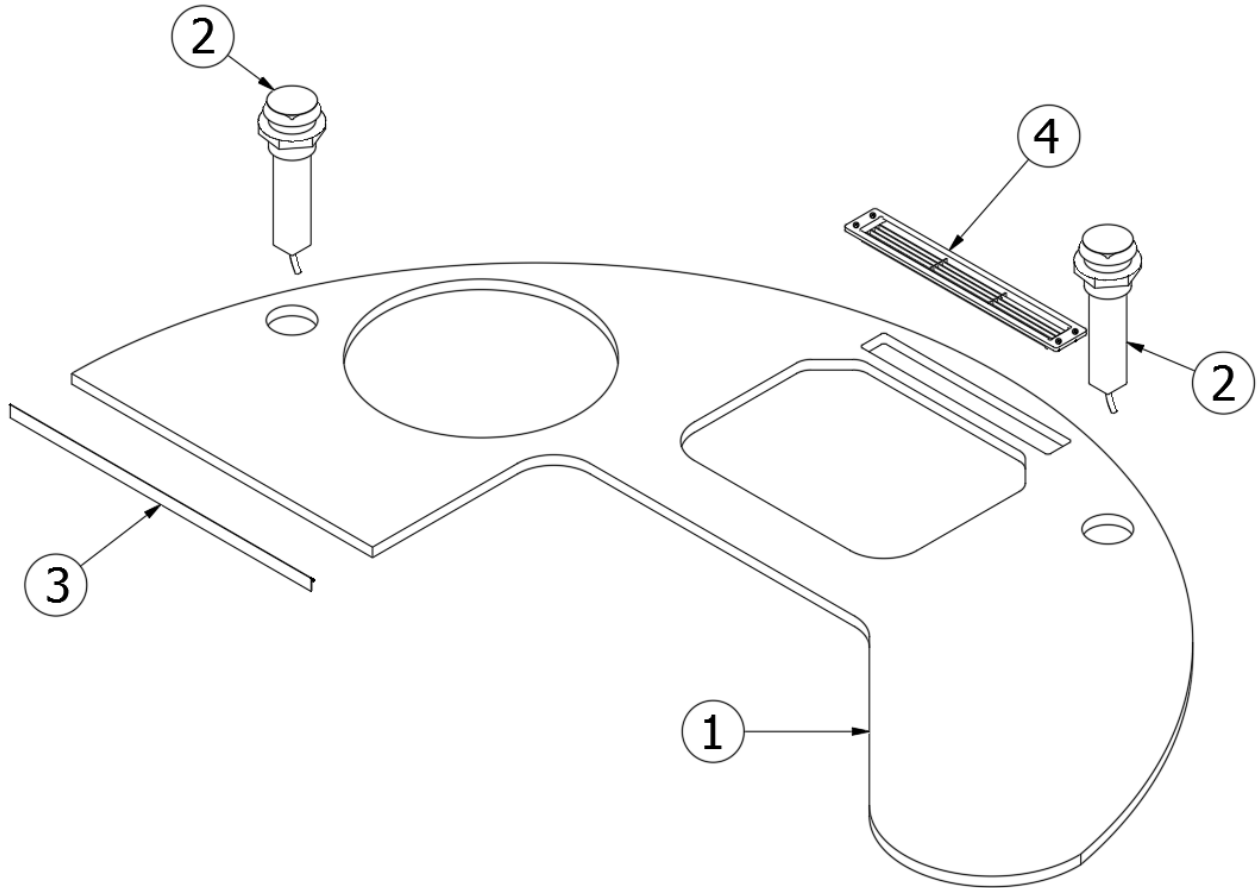

2022 BASECAMP

FURNITURE, GALLEY

Galley Top, BC16

968990

Assembly, Galley Top

1. 968990&000118JC
2. 512986
3. 115064
4. 386206
  203941-01
  203942-01
  386349

- Pre laminate, 76.57 x 38.29
- Outlet - Pop Up BC
- Trim-Alum Countertop
- Vent-Louvered 2.63 x 17.5 Blk #337211-1WM
- Molding-5 7/8" Putty Gray (Crisp Linen)
- Molding-T 13/16 Storm Gray (Steel Mesh)
- Grommet, Black Plastic, 3.25" DIA.