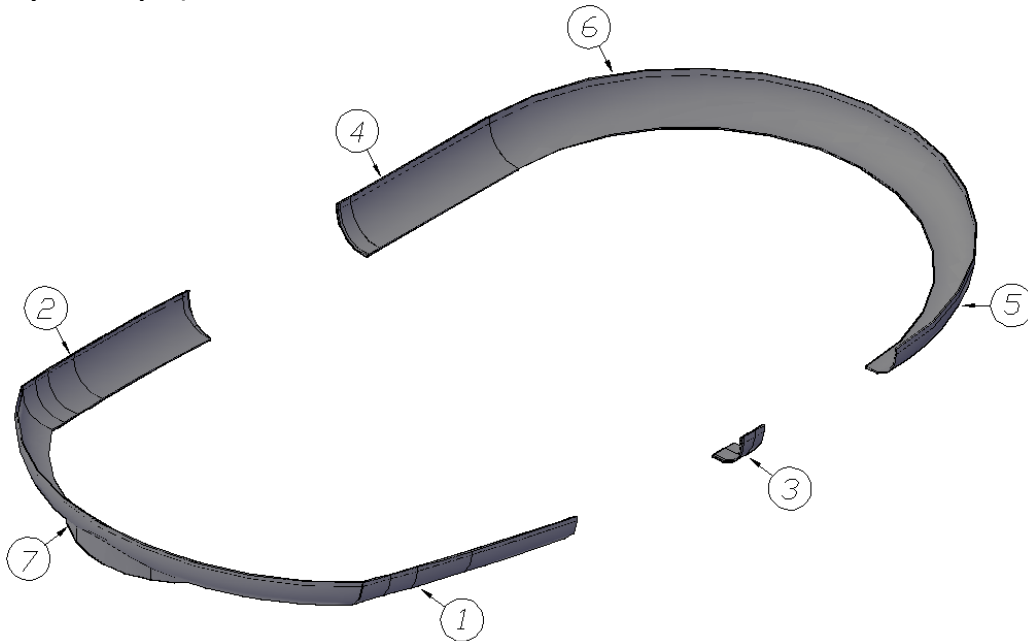

2022 BASECAMP EXTERIOR SHELL

Underbelly Wraps, BC16

1. 203850-01	Rear CS skirting
2. 203850-02	Rear RS skirting
3. 203850-03	Step CS skirting
4. 203850-04	Straight RS skirting
5. 203850-05	Front CS skirting
6. 203850-06	Front RS skirting
7. 203850-07	Rear center underbelly