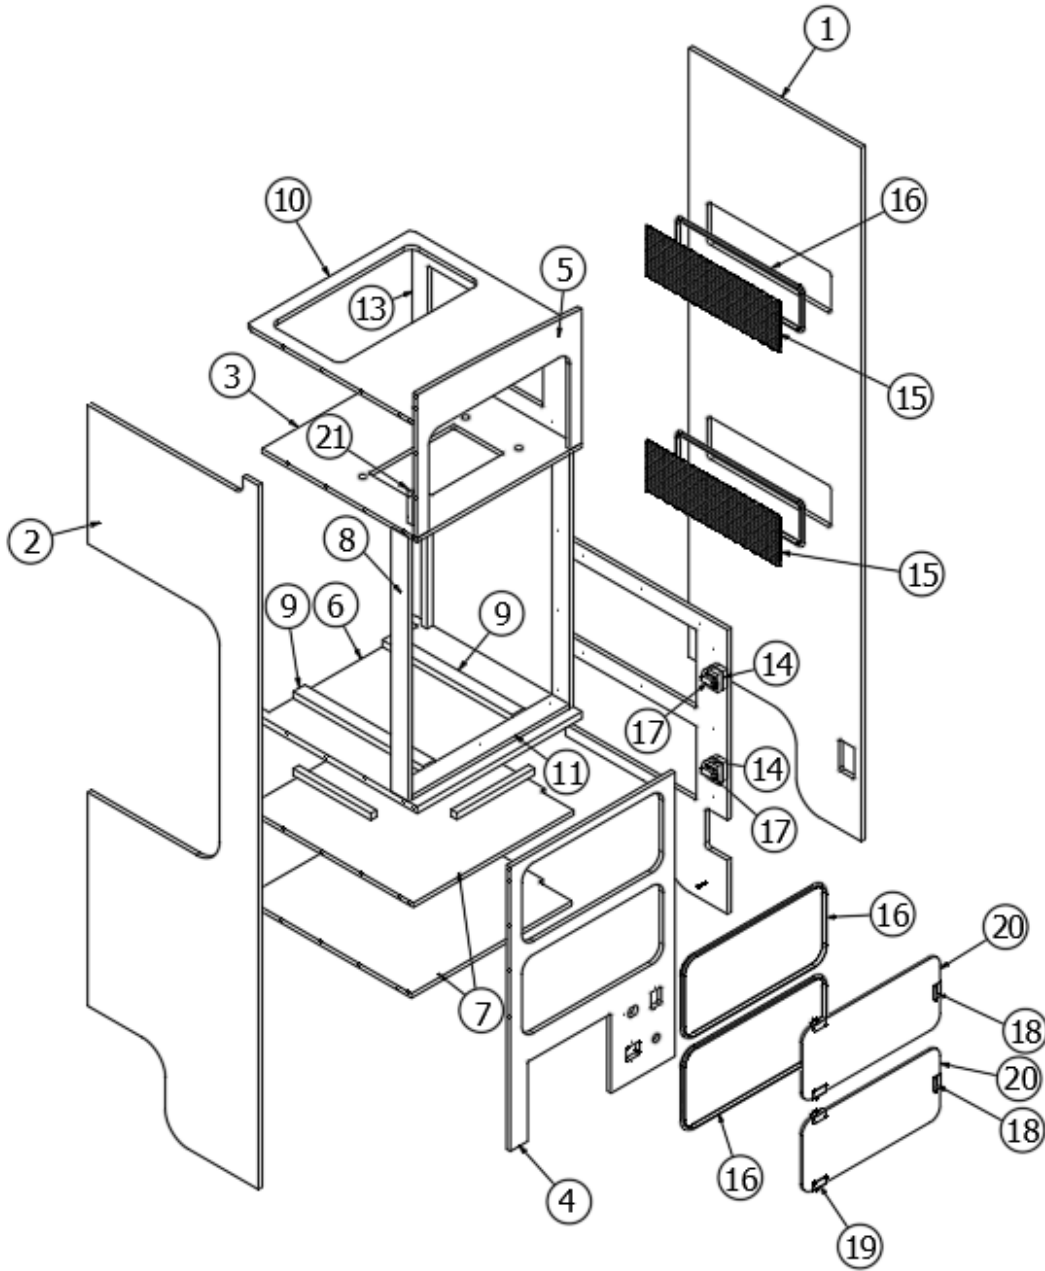

2022 BASECAMP

FURNITURE, GALLEY

Refrigerator Cabinet, Microwave Option, BC20

Parts Listed on Next Page