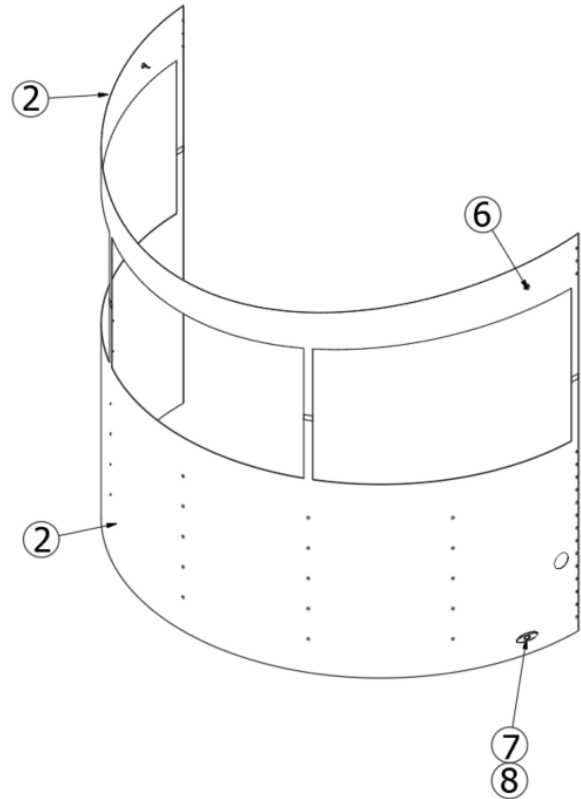

2022 BASECAMP

EXTERIOR SHELL

Front End, BC20

923494

End Shell Assy - Front BC 20

1. 104408
2. 114879-06
3. 115661
4. 115661-02
5. 115730
6. 513025
7. 512967
8. 512964
- 114414

- Extr., Z Rib - Die No. 240572 (Sold in A 19.16 Ft. Piece)
- Alum. Sheet .40x 33 x 152.5" (Sold in A 35 Sf Sheet)
- Extrusion-Vertical Supports BC
- Support-Lower Vertical BC
- C Extrusion-Interlocking Shell
- Marker/Clearance Lt Yellow
- Reflector-Yellow Oval #A11AXB
- Light-Yellow Marker/Clearance
- Angle, Formed, 1 x 1 x 1.5