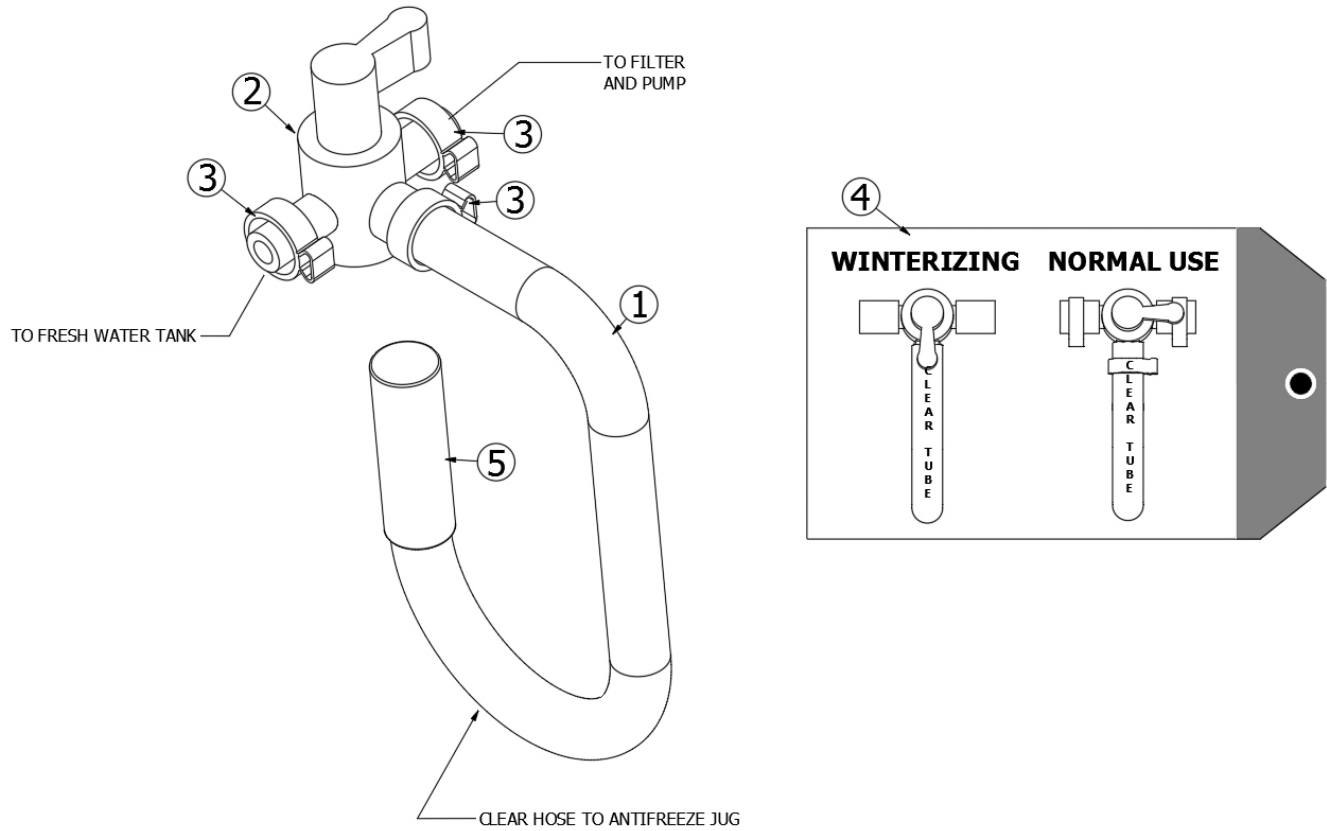

2022 BASECAMP

PLUMBING, FRESH WATER SYSTEM

Winterization Kit

112814

Winterization Kit Installation

1. 601240-01
2. 602711
3. 601698-15
4. 365453
5. 602801

Tubing 1/2 I.D. x 3/32 Wall Thick
Valve-3 Way Bypass .5" PEX #32788
1/2 CRIMP RING #14785
Tag-Instruction - Winterization Kit
Cap, 5/8" ID, Winterization Kit