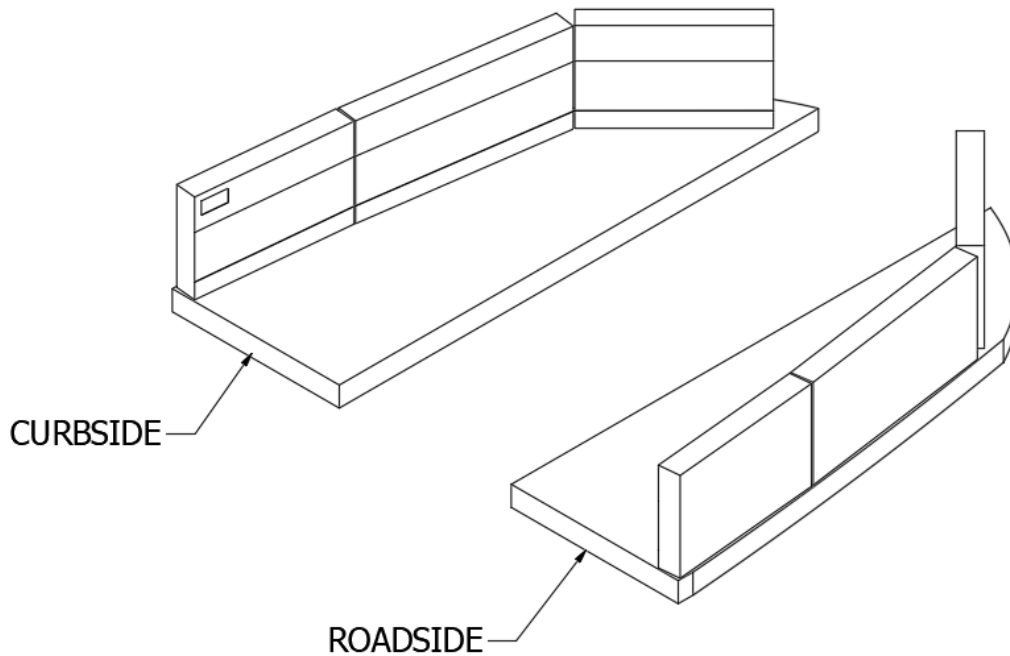

Rear Dinette Seat Cushions, BC20

- 704745-01 Kit Foam/Cushion Rear Dinette - Glacier Lake 2.0
- 704745-02 Kit Foam/Cushion Rear Dinette - Forest Ridge