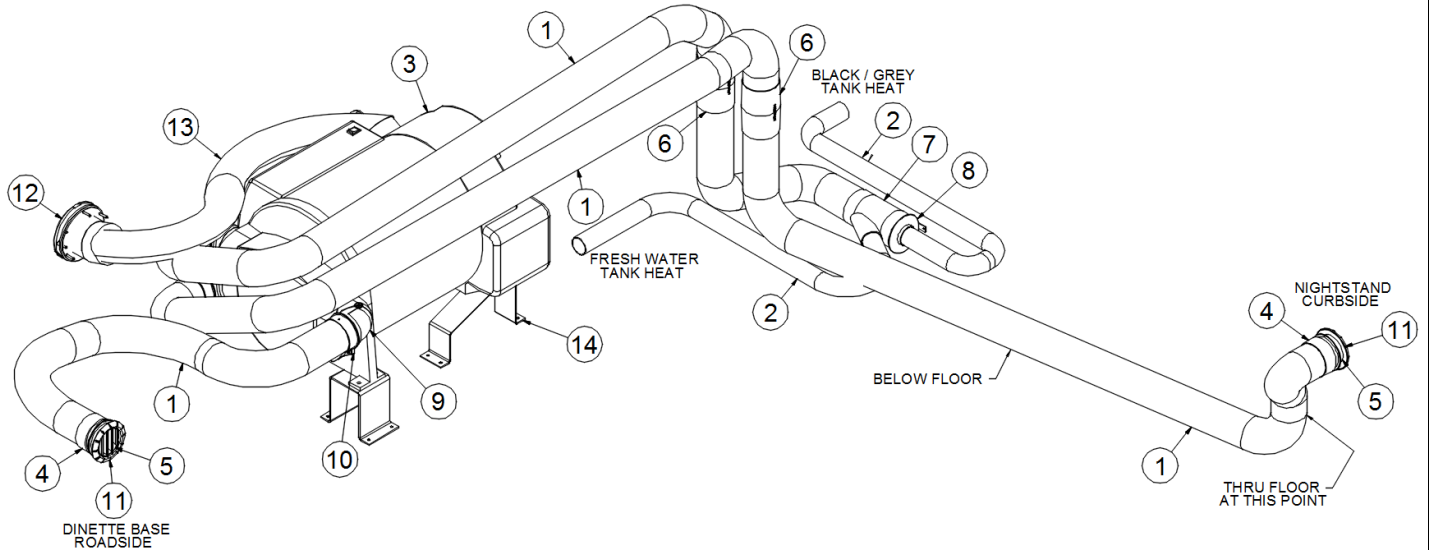

2022 BASECAMP

PLUMBING, HEATING SYSTEM

Heat System, BC16

943813

Heat System

1. 690704-28	Truma duct, 65mm
2. 690704-07	Truma duct, 35mm
3. 690705	Truma Combi Eco Plus
4. 690704-09	End outlet nut
5. 690704-10	End outlet, Black
6. 690704-11	Straight coupling
7. 690704-12	Branch wye, 35mm
8. 690704-13	Reducer, 35mm
9. 690704-14	Elbow, 90°
10. 690704-15	Blank cover
11. 690704-18	Lamella insert, Black
12. 690704-26	Cowl-Wall Inner
690704-27	Cowl-Wall Outer Part Black
13. 690704-04	Air supply tube, 80mm
14. 455132	Support brackets
690704-05	Exhaust duct, 55mm
690704-29	Duct insulation sleeve, 6"
690704-2400	Cover, CP Plus