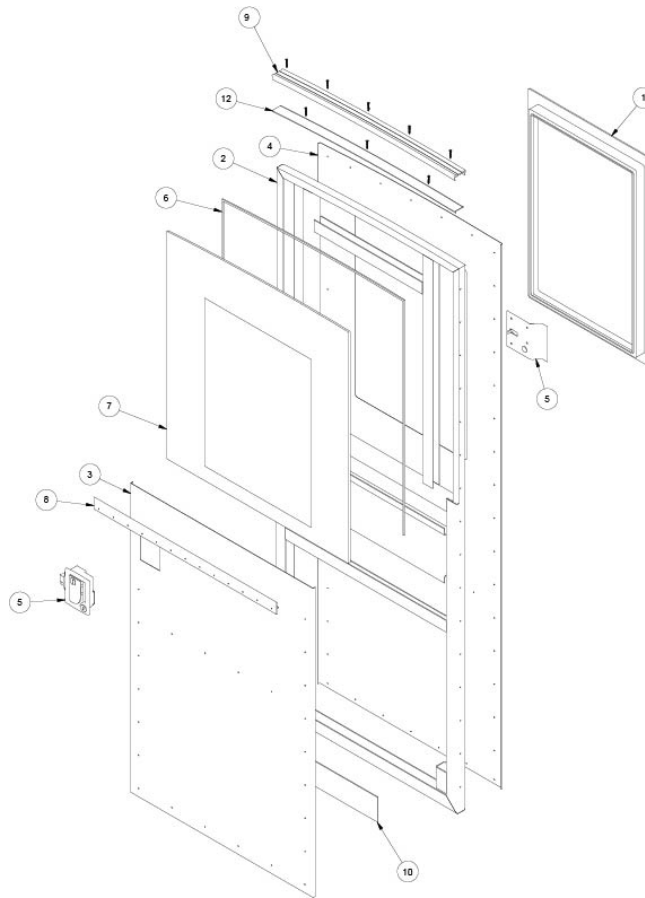

2022 BASECAMP

DOORS, WINDOWS

Main Door, BC16

968440

Main Door

1. 203859	Window trim ring
2. 968439	Door frame assembly
3. 115756	Door skin, Front
4. 115757	Door skin, Back
5. 382311	Main door latch w/deadbolt, Black
6. 365367	Flat gasket
7. 372282	Door window
8. 115848	Main door closeout trim
9. 204166	Door header trim
10. 116032	Door Stay, Aluminum Support
11. 116079-01	Aluminum extrusion
0101-0025	Door window extrusion
968437	Door jamb assembly
455371	Pocket strike
382351	Stowaway Retractable Screen Door