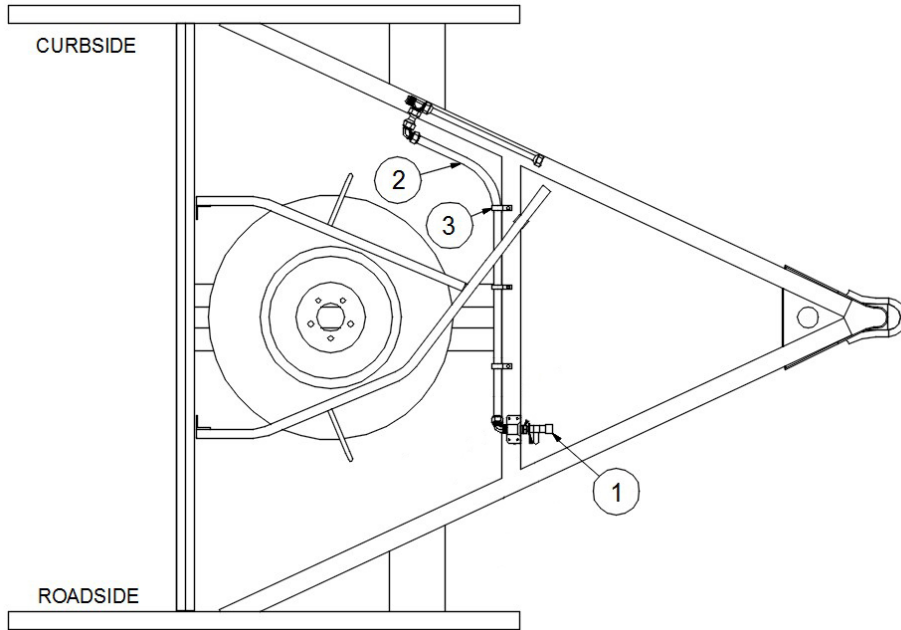

2022 BASECAMP

PLUMBING, LPG SYSTEM

Propane Port, Exterior

112008

Exterior Propane Port

1. 602465	Exterior propane port assembly
2. 602315-01	LP Hose, .5" FLR SWV, 18"
3. 340085-07	Clamp, Loop, Steel w/rub, 1"
4. 602109-03	Dust plug
201267-11	Conduit, Convoluted, 1"
386250	Label, LPG Service Port