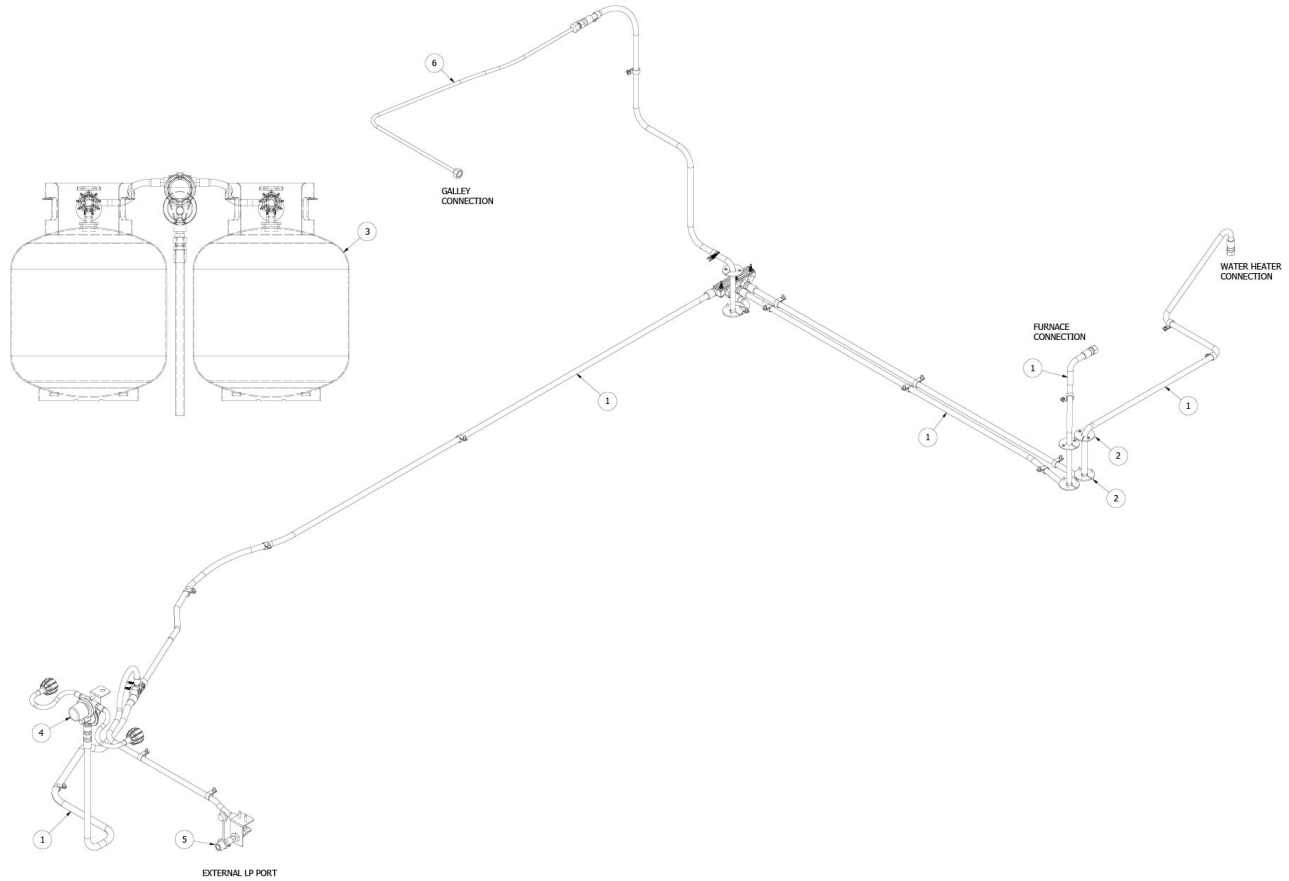

2022 BASECAMP

PLUMBING, LPG SYSTEM

LPG System, BC20

113233

LPG System Layout

1. 944016	LP flex line assembly
2. 382556	Closeout- 2.38"D LP Assy BC
3. 601781	LP Tank-20lb Steel
4. 602870	LP Regulator
5. 602465	Exterior propane port assembly
6. 944018	LP copper line assembly
340085-06	Clamp, Loop, Steel W/Rubber, .75 DIA
381332-16	Star washer
600238	Flare union, 3/8"