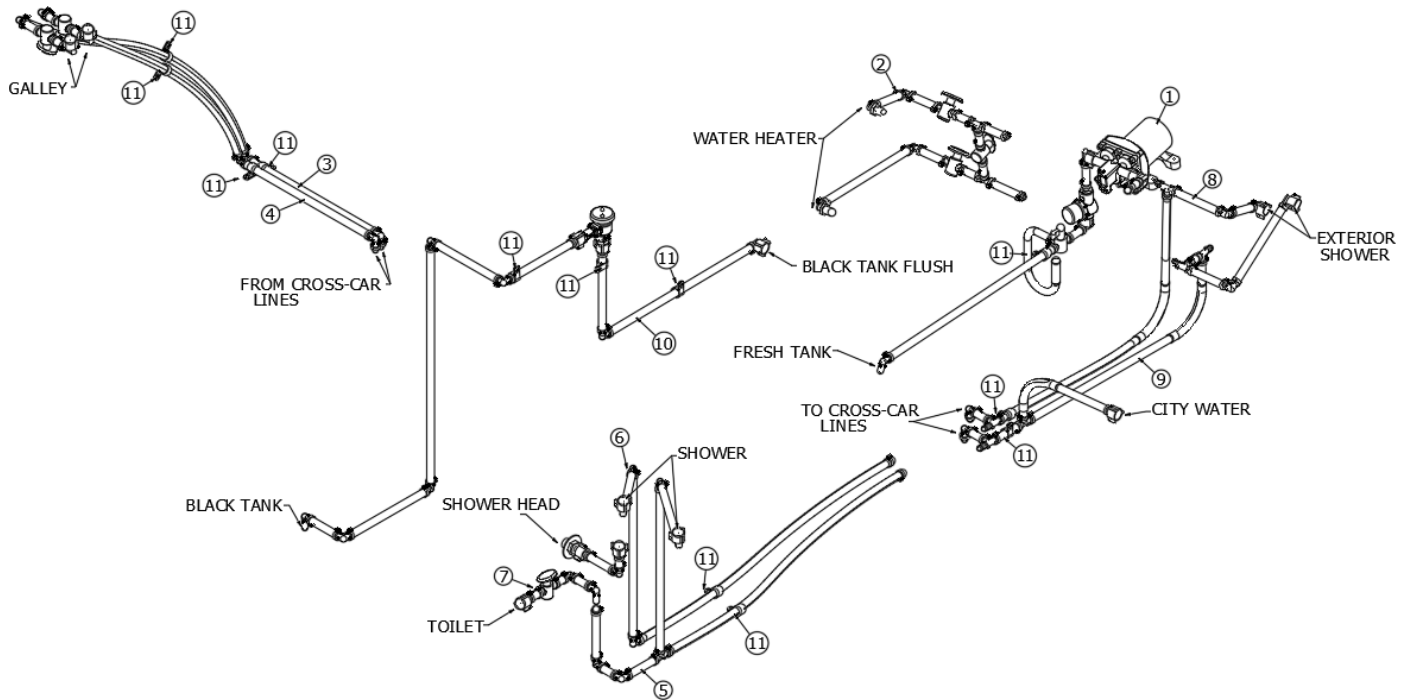

2022 BASECAMP

PLUMBING, FRESH WATER SYSTEM

Fresh Water Lines, BC20

1. 943936-1	Layout-Fresh Water Pump BC20
2. 943936-2	Layout-Water Heater Bypass BC2
3. 943936-3	Layout-Galley Hot BC 20
4. 943936-4	Layout-Galley Cold BC 20
5. 943936-5	Layout-Wet Bath - Cold BC 20
6. 943936-6	Layout-Wet Bath - Hot BC 20
7. 943936-7	Layout-Toilet Supply BC 20
8. 943936-8	Layout-Supply Hot BC 20
9. 943936-9	Layout-Supply - Cold BC 20
10. 943936-10	Layout-Black Tank Flush
11. 340085-06	Clamp, Loop, Steel W/Rubber, .75 Dia
12. 601698-15	1/2 Crimp Ring #14785