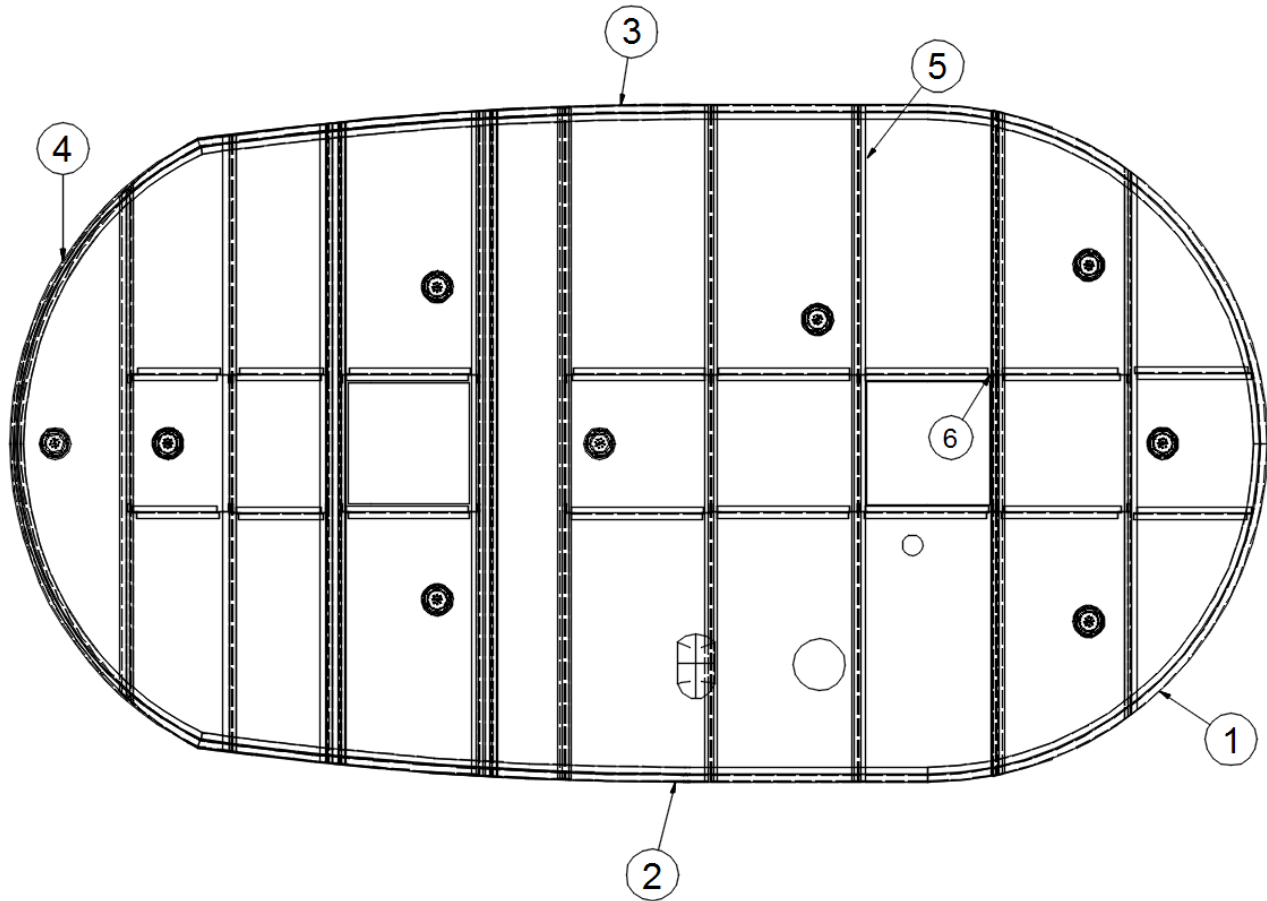

2022 BASECAMP

EXTERIOR SHELL

Roof, BC16

923280

Roof Assembly

1. 115714	U-halo, Front
2. 115715-01	U-halo, CS
3. 115715-02	U-halo, RS
4. 115716	U-halo, Rear
5. 104707-06	Extrusion, I section
6. 114414	Angle, Formed
325004-01	Rivet, 1/8" x .5", Clear Anodized
365334	Tape, Sealfoam w/PSA one side
365001	Tape, Double coated foam
114880-05	Aluminum, .4 x 51" x 173.5"
104408	Z-bar, .075 x 1.75 x .75
685510	Seam tape, Black rubber