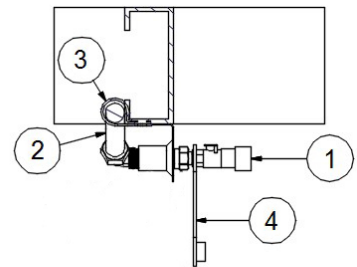

2022 BASECAMP

PLUMBING, LPG SYSTEM

Propane Port, Exterior

112008

Exterior Propane Port

1. 602465	Exterior propane port assembly
2. 602315-01	LP Hose, .5" FLR SWV, 18"
3. 340085-07	Clamp, Loop, Steel w/rub, 1"
4. 602109-03	Dust plug
201267-11	Conduit, Convoluted, 1"
386250	Label, LPG Service Port